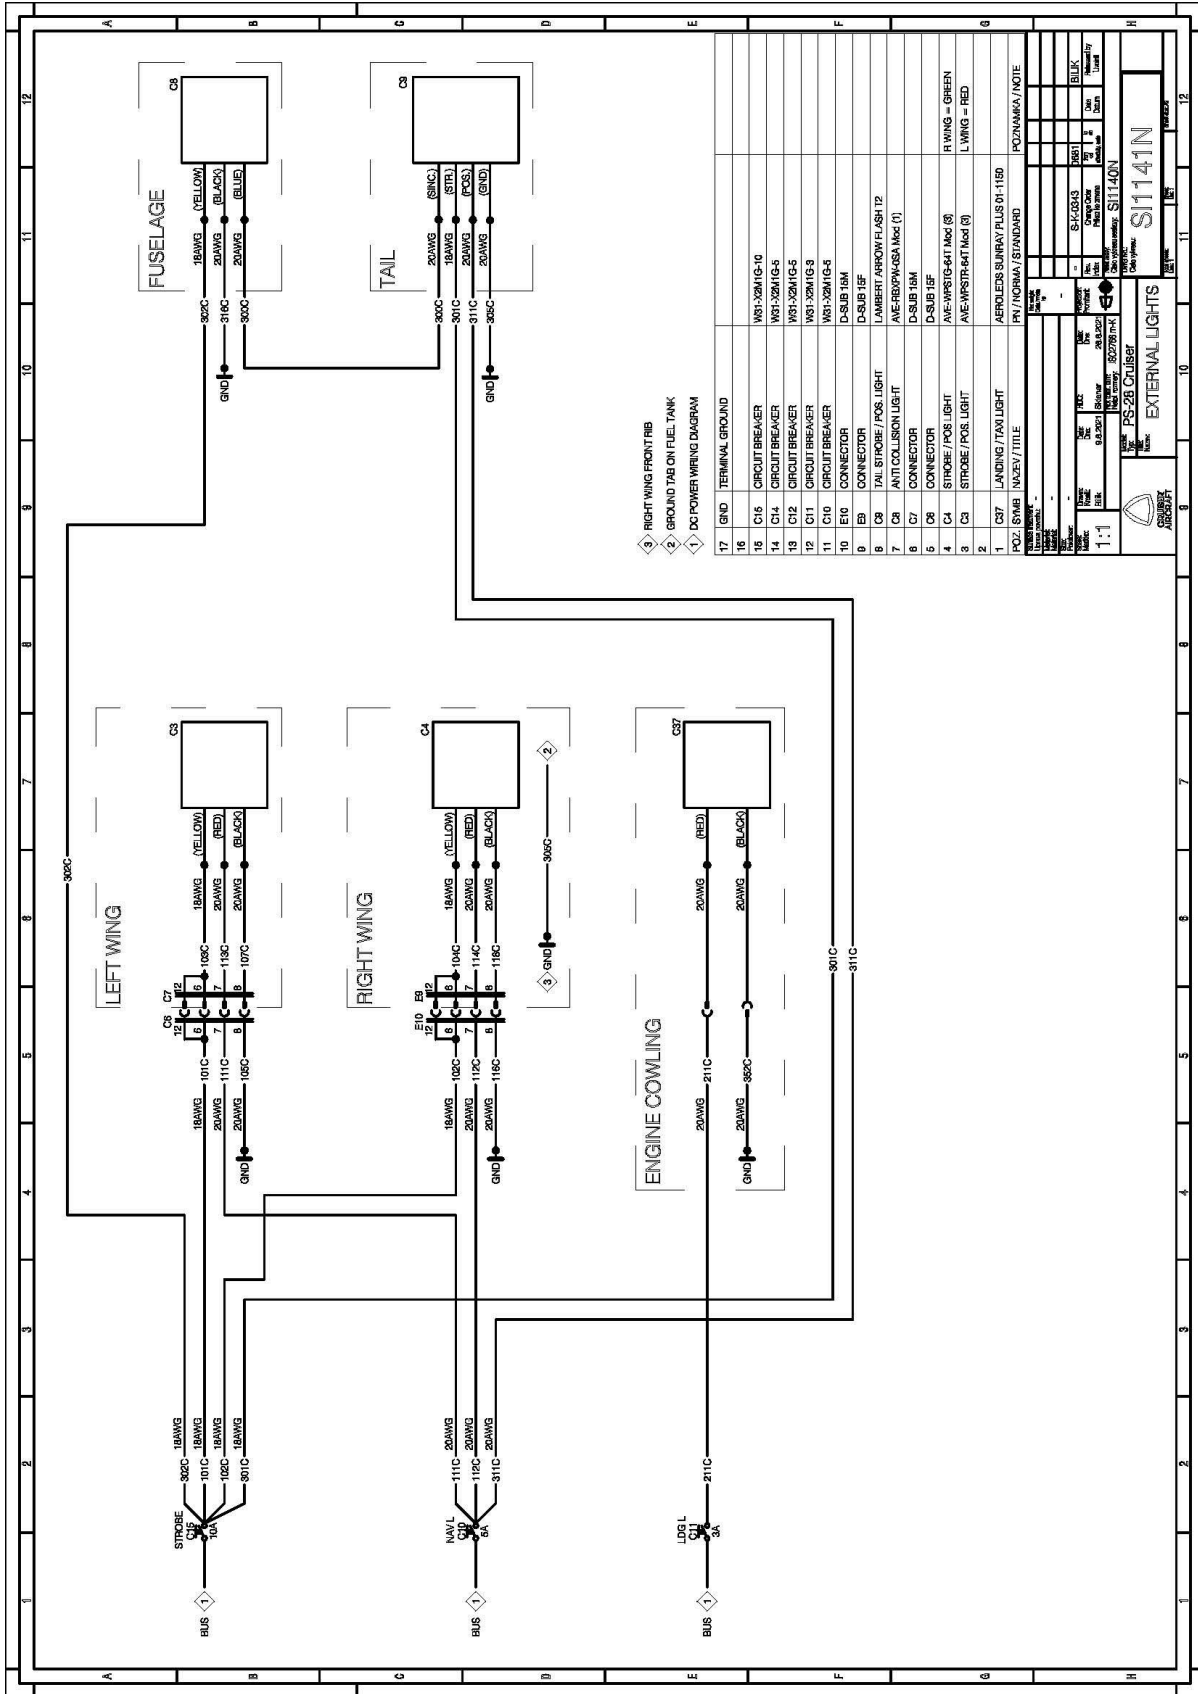

Supplier Part No.	0888	0888			
Supplier Part Name	CA0232N	CA0232N			
Part No.	18.1.2.033	18.1.2.033			
Part Name	SKYVIEW	SKYVIEW			
Part Description	SV-EMS-220 (+GEN 2)	SV-EMS-220 (+GEN 2)			
Part Category	Instrument	Instrument			
Part Status	Active	Active			
Part Date	20.1.2023	20.1.2023			
Part Issue	1	1			
Part Revision	2	2			
Part Drawing	CA0232N	CA0232N			
Part Manufacturer	SportCruiser	SportCruiser			
Part Material	SKYVIEW	SKYVIEW			
Part Weight					
Part Volume					
Part Country	ISO2768 mK	ISO2768 mK			
Part Drawing No.	CA0503N	CA0503N			
Part Drawing Rev.	2	2			
Part Drawing Date					
Part Drawing By					
Part Drawing Check					
Part Drawing Release					
Part Drawing Approved					
Part Drawing Released By					
Part Drawing Release Date					
Part Drawing Release Location					
Part Drawing Release Version					
Part Drawing Release Status					

SHIELDED WIRE - M27500 OR EQUIVALENT
USE WIRE 22AWG

5			
4	FA83	WHF ANTENNA	RAMI AV200
3			
2	FA81	REMOTE CONTROL PANEL	KANNAD FC 200
1	FA80	EMERGENCY LOCATOR TRANSMITTER	KANNAD 406 AF or KANNAD INTEGRA AF

POZ. / SVMB. / MAZEV - TITLE | PIV/NORVA / STANDARD / TYP | POZNAJKA - NOTE

STAVBA / ZMENY: -
 Upraveno / zmeny: -
 Navrhovatel: -
 Skupina: -
 Stavba: -
 Názov: -

Objekt: PS-28 Cruiser
 Typ: ELT KANNAD 406 AF /
 Názov: INTEGRA AF

Objekt: S11070N
 Typ: -
 Názov: -

Objekt: S11070N
 Typ: -
 Názov: -

INTENTIONALLY LEFT BLANK