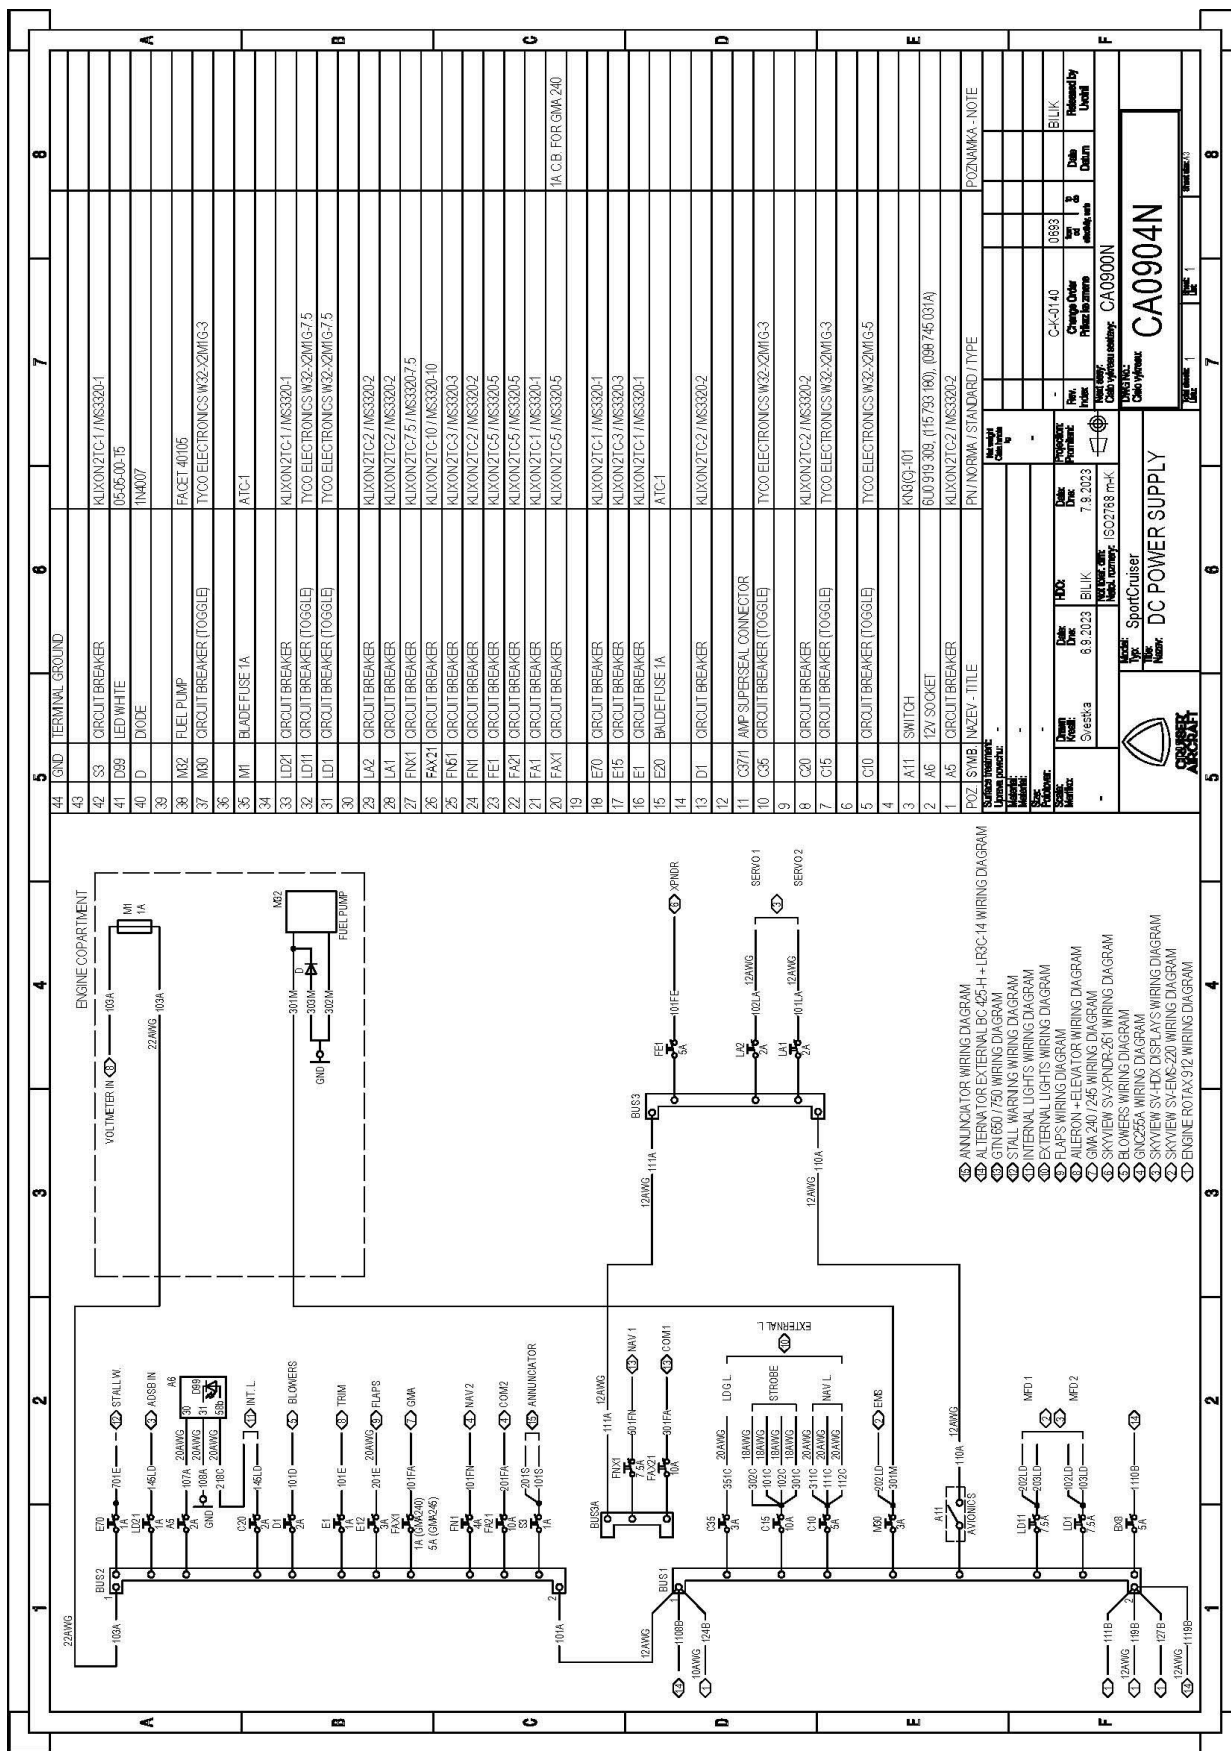

Supplier Part No.	0888	0888			
Supplier Part Name	CA0232N	CA0232N			
Part No.	18.1.2.033	18.1.2.033			
Part Name	SKYVIEW	SKYVIEW			
Part Description	SV-EMS-220 (+GEN 2)	SV-EMS-220 (+GEN 2)			
Part Category	Instrument	Instrument			
Part Status	Active	Active			
Part Date	20.1.2023	20.1.2023			
Part Issue	1	1			
Part Revision	2	2			
Part Drawing	CA0232N	CA0232N			
Part Manufacturer	SportCruiser	SportCruiser			
Part Material	SKYVIEW	SKYVIEW			
Part Weight					
Part Volume					
Part Country	ISO2768 mK	ISO2768 mK			
Part Drawing No.	CA0503N	CA0503N			
Part Drawing Rev.	2	2			
Part Drawing Date					
Part Drawing By					
Part Drawing Check					
Part Drawing Release					
Part Drawing Approved					
Part Drawing Released By					
Part Drawing Release Date					
Part Drawing Release Location					
Part Drawing Release Version					
Part Drawing Release Status					