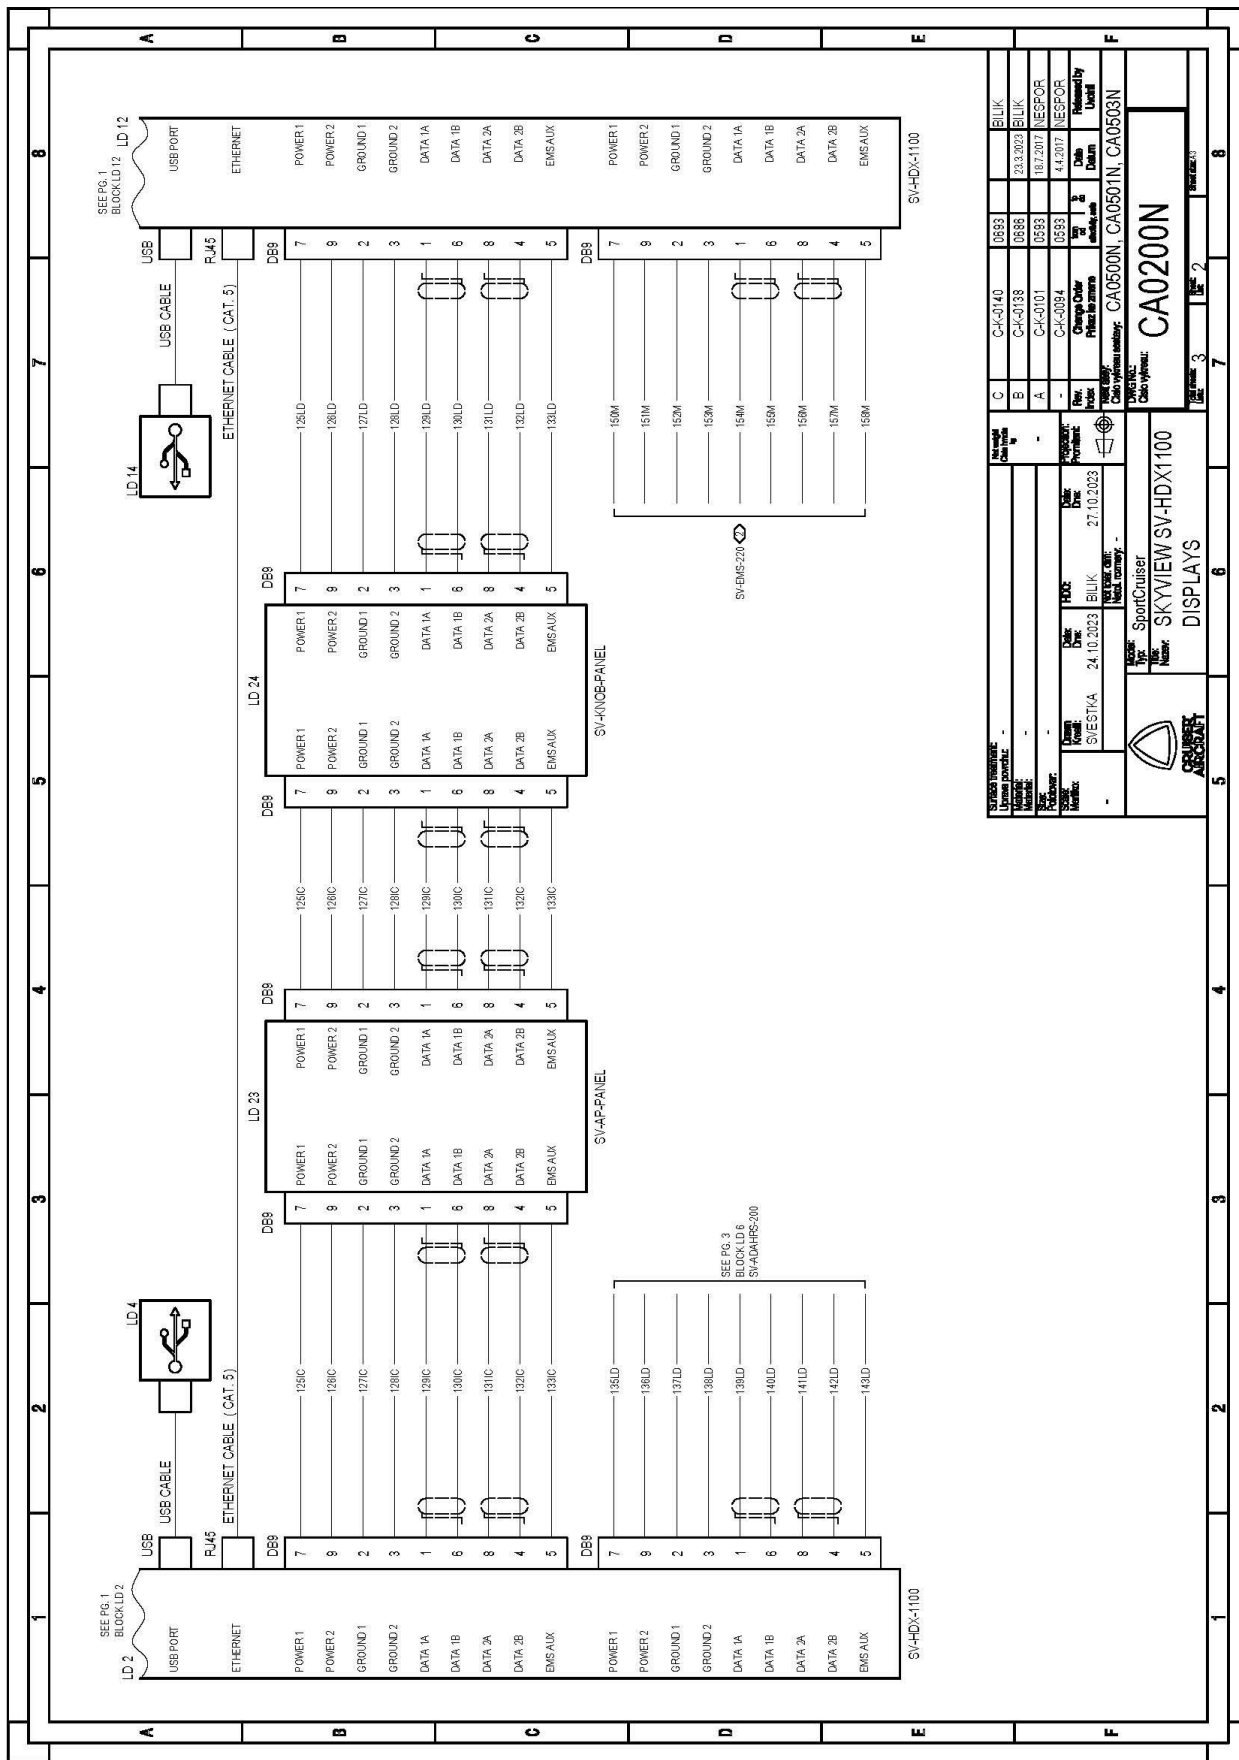

Supplier Part No.	0888	0888			
Supplier Part Name	CA0232N	CA0232N			
Part No.	18.1.2.033	18.1.2.033			
Part Name	SKYVIEW	SKYVIEW			
Part Description	SV-EMS-220 (+GEN 2)	SV-EMS-220 (+GEN 2)			
Part Category	Instrument	Instrument			
Part Status	Active	Active			
Part Date	20.1.2023	20.1.2023			
Part Issue	1	1			
Part Revision	2	2			
Part Drawing	CA0232N	CA0232N			
Part Manufacturer	SportCruiser	SportCruiser			
Part Material	SKYVIEW	SKYVIEW			
Part Weight					
Part Volume					
Part Country	ISO2768 mK	ISO2768 mK			
Part Drawing No.	CA0503N	CA0503N			
Part Drawing Rev.	2	2			
Part Drawing Date					
Part Drawing By					
Part Drawing Check					
Part Drawing Release					
Part Drawing Approved					
Part Drawing Released By					
Part Drawing Release Date					
Part Drawing Release Location					
Part Drawing Release Version					
Part Drawing Release Status					