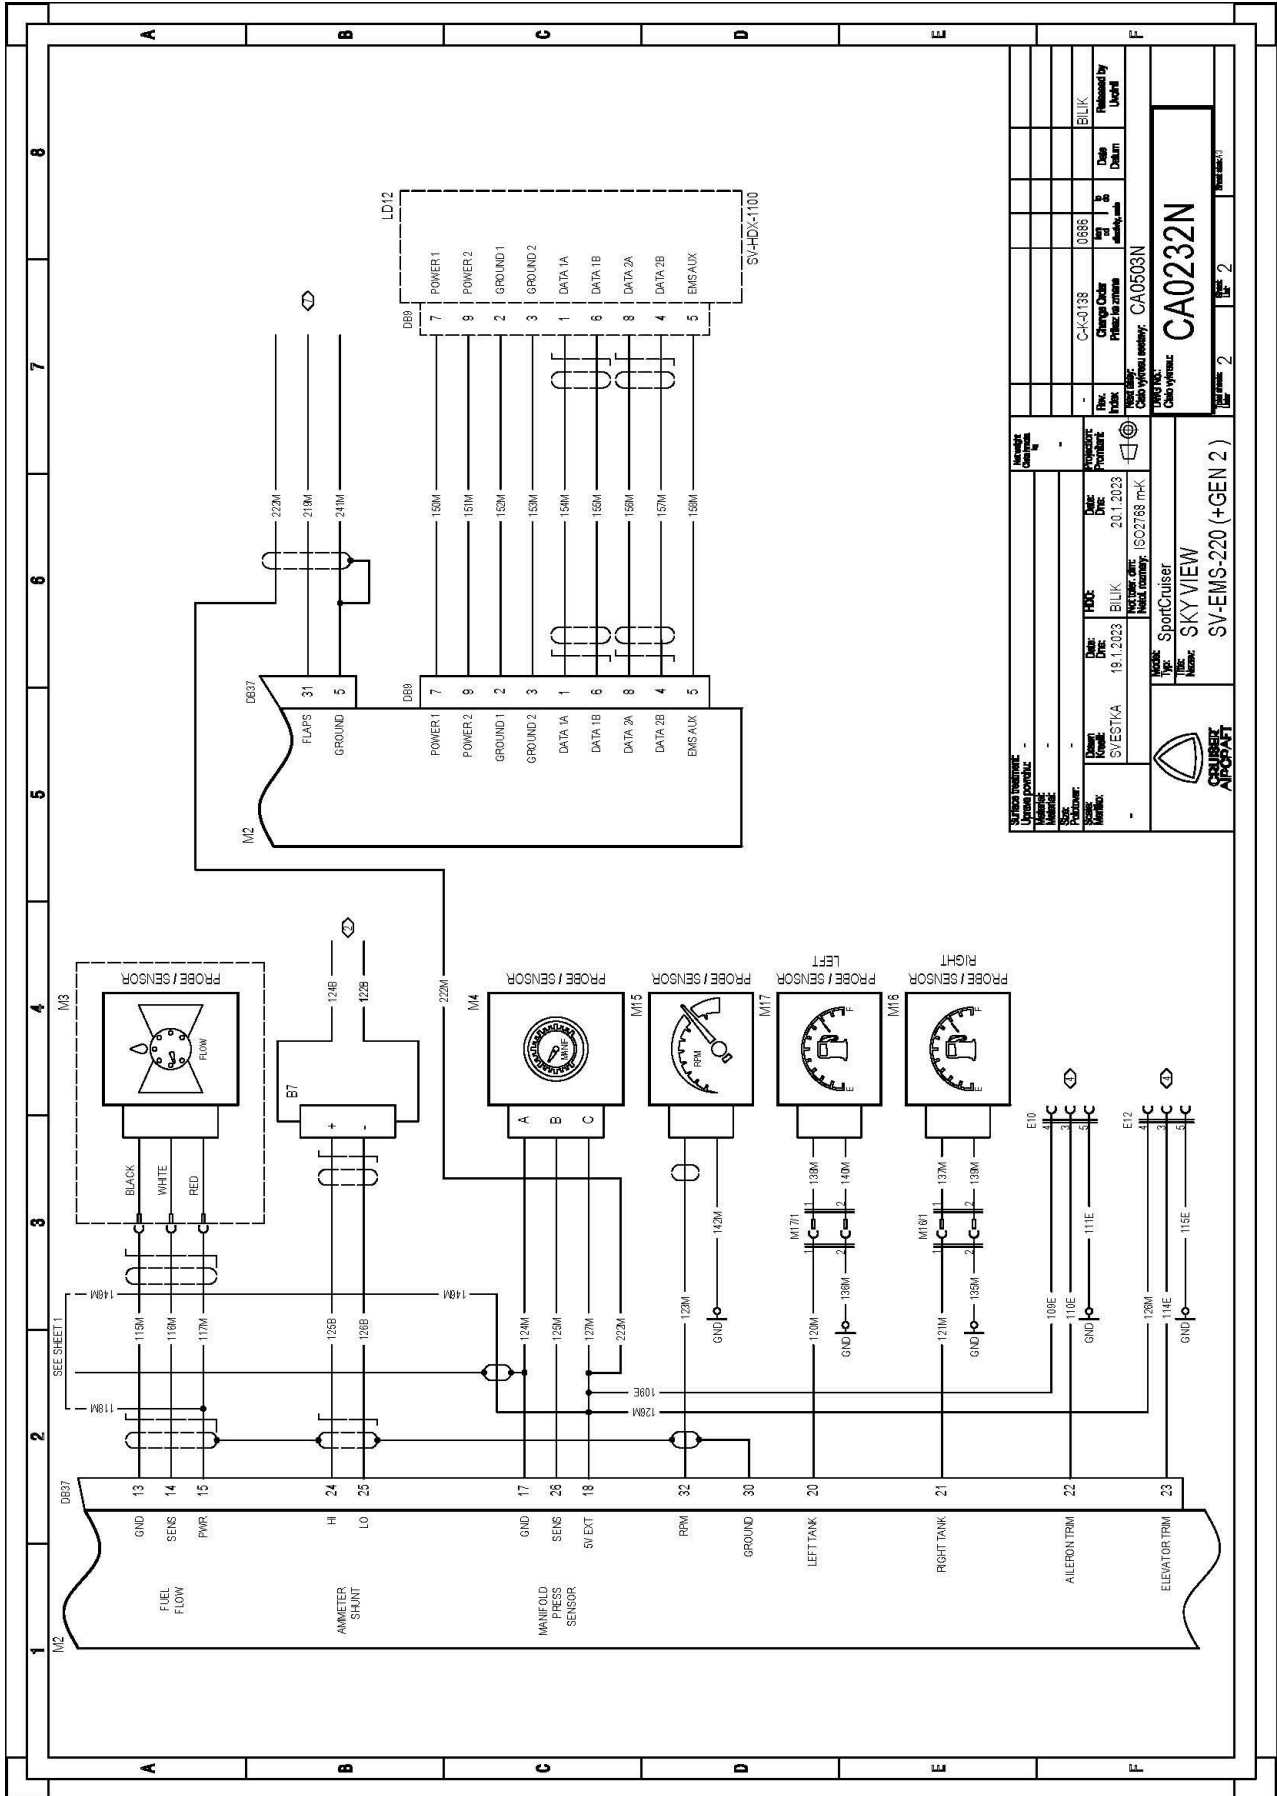

Supplier Part No.	0888	0888			
Supplier Part Name	CA0232N	CA0232N			
Part No.	18.1.2.033	18.1.2.033			
Part Name	SKYVIEW	SKYVIEW			
Part Description	SV-EMS-220 (+GEN 2)	SV-EMS-220 (+GEN 2)			
Part Category	Instrument	Instrument			
Part Status	Active	Active			
Part Date	20.1.2023	20.1.2023			
Part Issue	1	1			
Part Revision	2	2			
Part Drawing	CA0232N	CA0232N			
Part Manufacturer	SportCruiser	SportCruiser			
Part Material	SKYVIEW	SKYVIEW			
Part Weight					
Part Volume					
Part Country	ISO2768 mK	ISO2768 mK			
Part Drawing No.	CA0503N	CA0503N			
Part Drawing Rev.	2	2			
Part Drawing Date					
Part Drawing By					
Part Drawing Check					
Part Drawing Release					
Part Drawing Approved					
Part Drawing Released By					
Part Drawing Release Date					
Part Drawing Release Location					
Part Drawing Release Version					
Part Drawing Release Status					