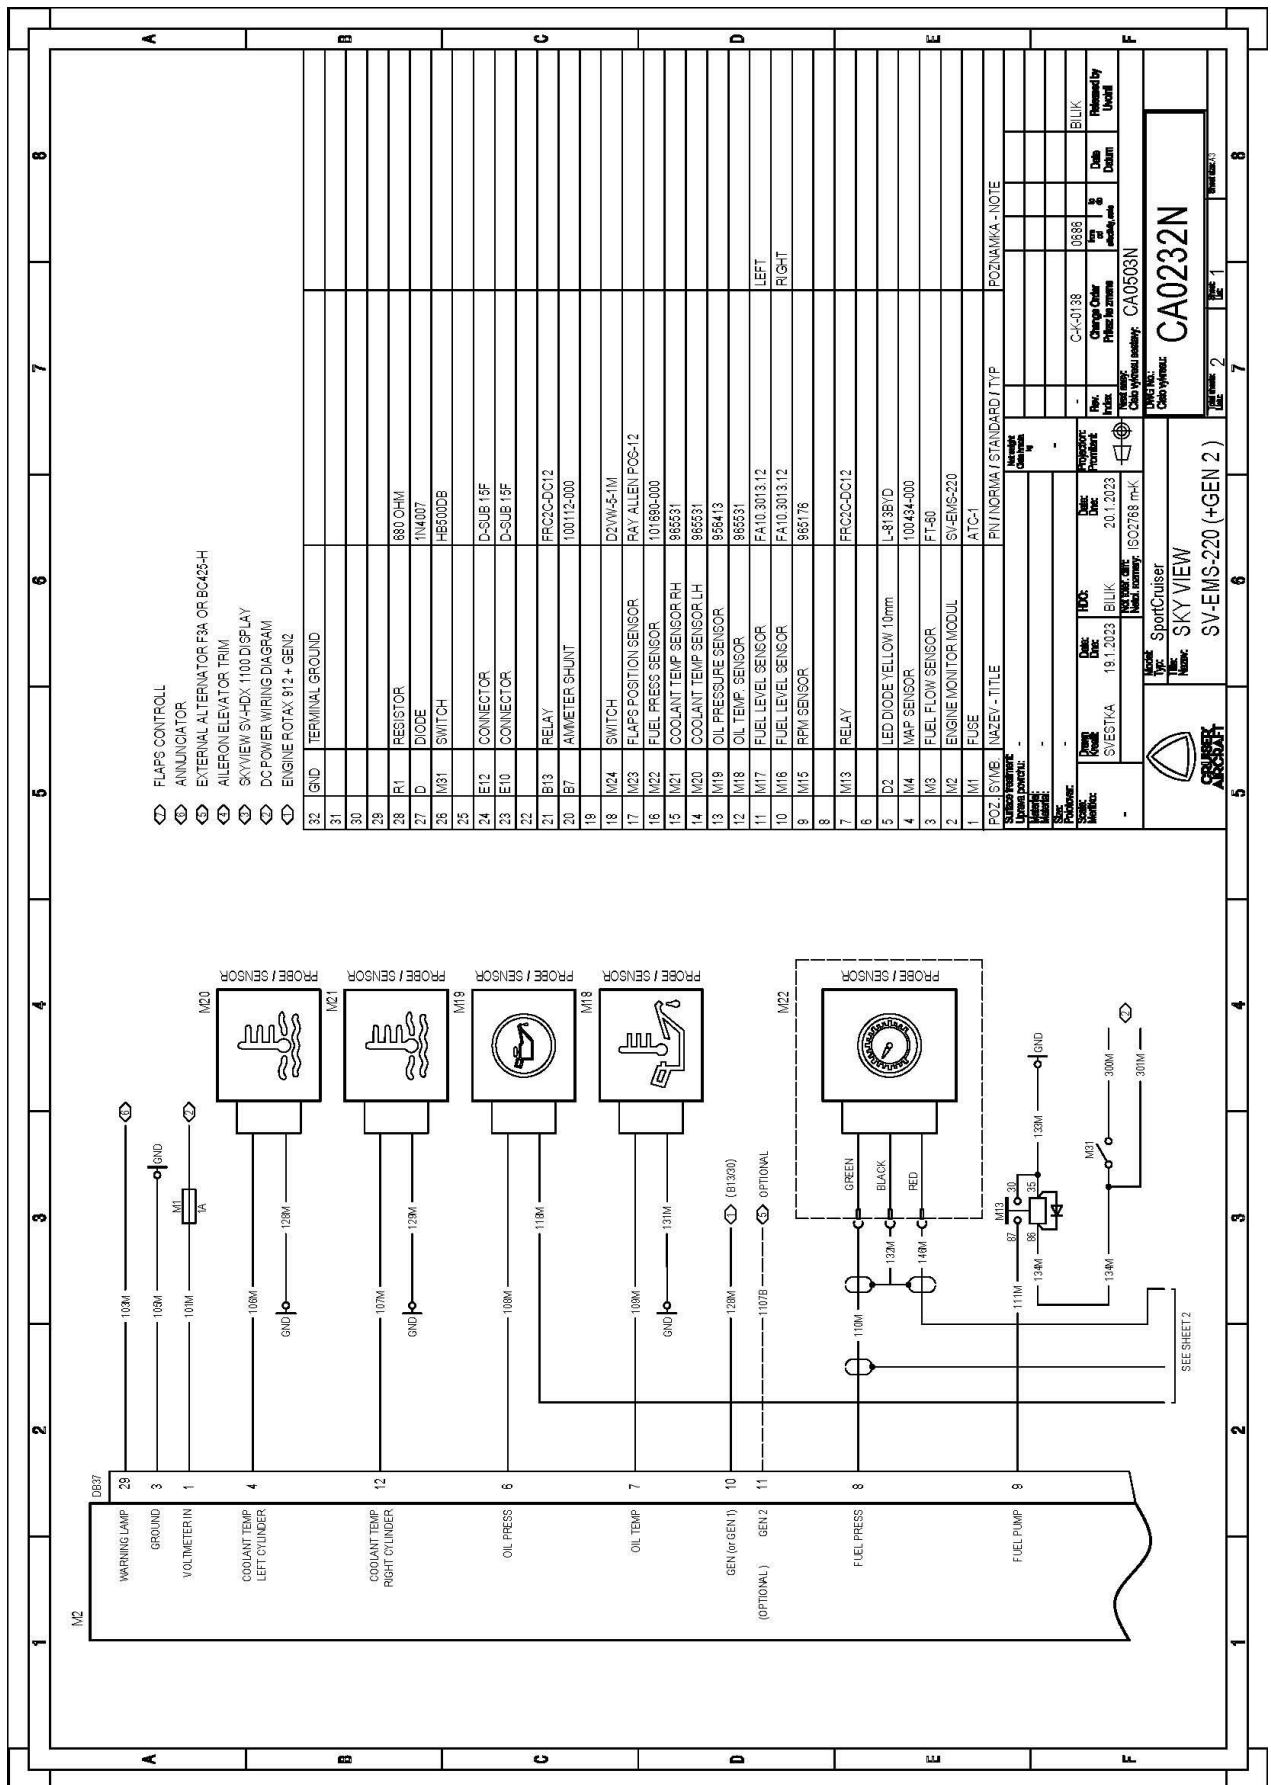

Supplier Part No.	0888	0888			
Supplier Part Name	CA0232N	CA0232N			
Part No.	18.1.2.033	18.1.2.033			
Part Name	SKYVIEW	SKYVIEW			
Part Description	SV-EMS-220 (+GEN 2)	SV-EMS-220 (+GEN 2)			
Part Category	Instrument	Instrument			
Part Status	Active	Active			
Part Date	20.1.2023	20.1.2023			
Part Issue	1	1			
Part Revision	2	2			
Part Drawing	CA0232N	CA0232N			
Part Manufacturer	SportCruiser	SportCruiser			
Part Material	SKYVIEW	SKYVIEW			
Part Weight					
Part Volume					
Part Country	ISO2768 mK	ISO2768 mK			
Part Drawing No.	CA0503N	CA0503N			
Part Drawing Rev.	2	2			
Part Drawing Date					
Part Drawing By					
Part Drawing Check					
Part Drawing Release					
Part Drawing Approved					
Part Drawing Released By					
Part Drawing Release Date					
Part Drawing Release Location					
Part Drawing Release Version					
Part Drawing Release Status					