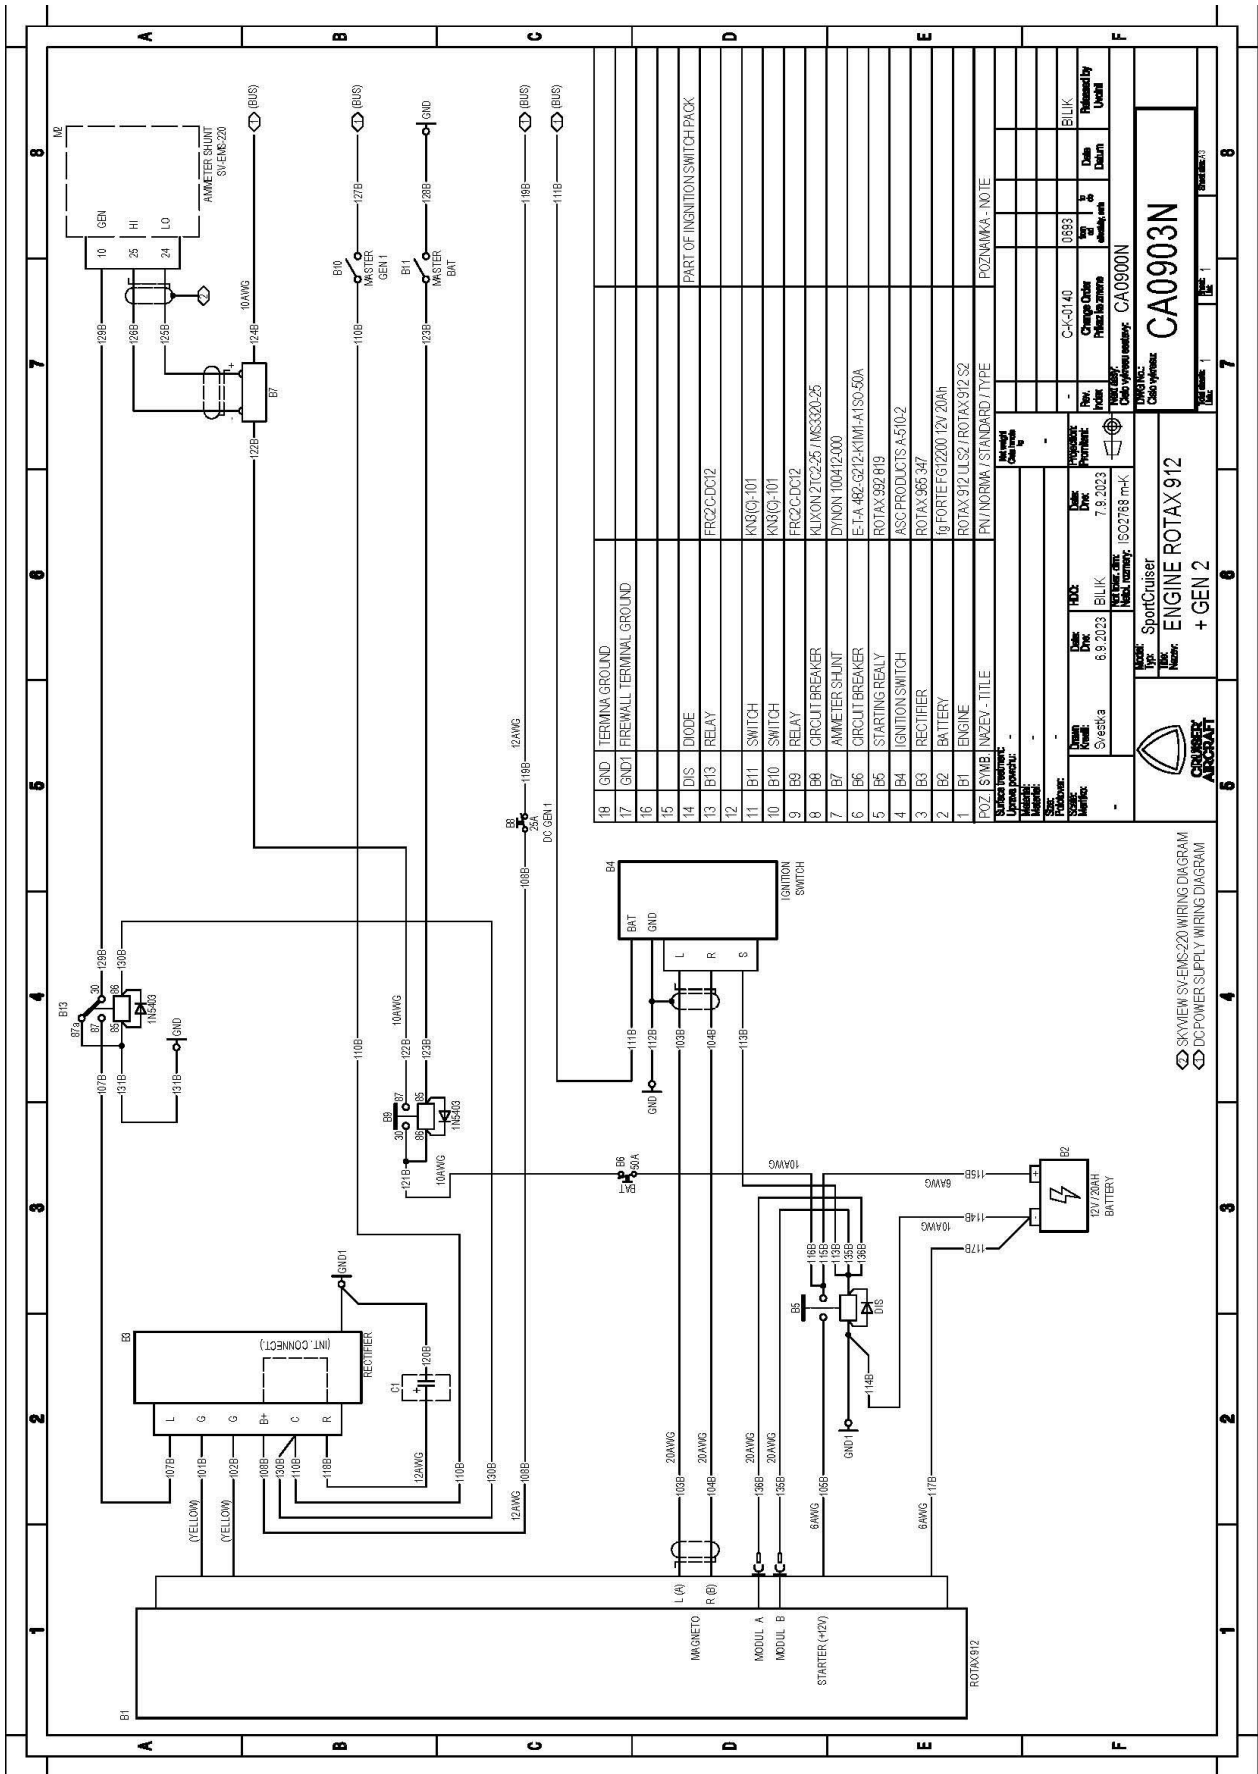

Supplier Part No.	0888	0888			
Supplier Part Name	CA0232N	CA0232N			
Part No.	18.1.2.033	18.1.2.033			
Part Name	SKYVIEW	SKYVIEW			
Part Description	SV-EMS-220 (+GEN 2)	SV-EMS-220 (+GEN 2)			
Part Category	Instrument	Instrument			
Part Status	Active	Active			
Part Date	20.1.2023	20.1.2023			
Part Issue	1	1			
Part Revision	2	2			
Part Drawing	CA0232N	CA0232N			
Part Manufacturer	SportCruiser	SportCruiser			
Part Material	SKYVIEW	SKYVIEW			
Part Weight					
Part Volume					
Part Country	ISO2768 mK	ISO2768 mK			
Part Drawing No.	CA0503N	CA0503N			
Part Drawing Rev.	2	2			
Part Drawing Date					
Part Drawing By					
Part Drawing Check					
Part Drawing Release					
Part Drawing Approved					
Part Drawing Released By					
Part Drawing Release Date					
Part Drawing Release Location					
Part Drawing Release Version					
Part Drawing Release Status					