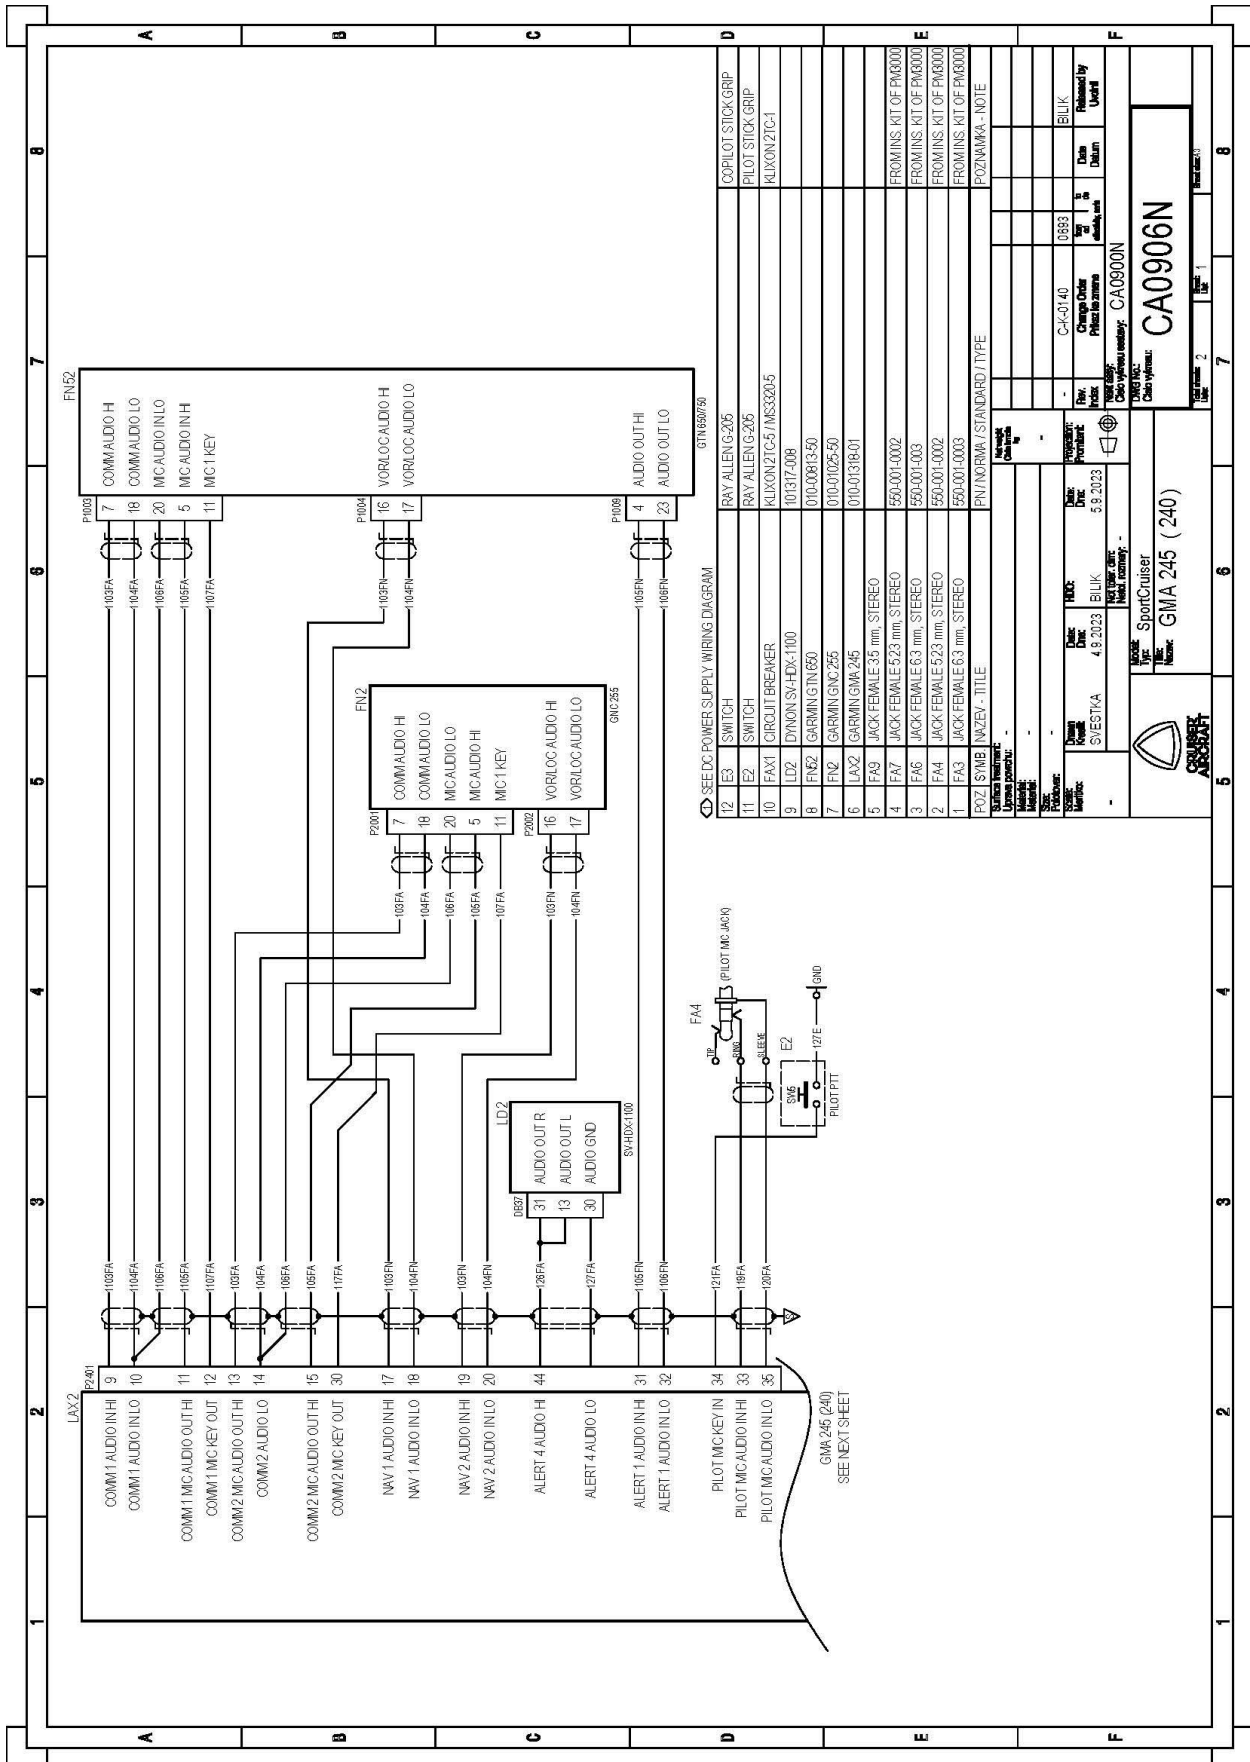

Supplier Part No.	0888	0888			
Supplier Part Name	CA0232N	CA0232N			
Part No.	18.1.2.033	18.1.2.033			
Part Name	SKYVIEW	SKYVIEW			
Part Description	SV-EMS-220 (+GEN 2)	SV-EMS-220 (+GEN 2)			
Part Category	Instrument	Instrument			
Part Status	Active	Active			
Part Date	20.1.2023	20.1.2023			
Part Issue	1	1			
Part Revision	2	2			
Part Drawing	CA0232N	CA0232N			
Part Manufacturer	SportCruiser	SportCruiser			
Part Material	SKYVIEW	SKYVIEW			
Part Weight					
Part Volume					
Part Country	ISO2768 mK	ISO2768 mK			
Part Drawing No.	CA0503N	CA0503N			
Part Drawing Rev.	2	2			
Part Drawing Date					
Part Drawing By					
Part Drawing Check					
Part Drawing Release					
Part Drawing Approved					
Part Drawing Released By					
Part Drawing Release Date					
Part Drawing Release Location					
Part Drawing Release Version					
Part Drawing Release Status					