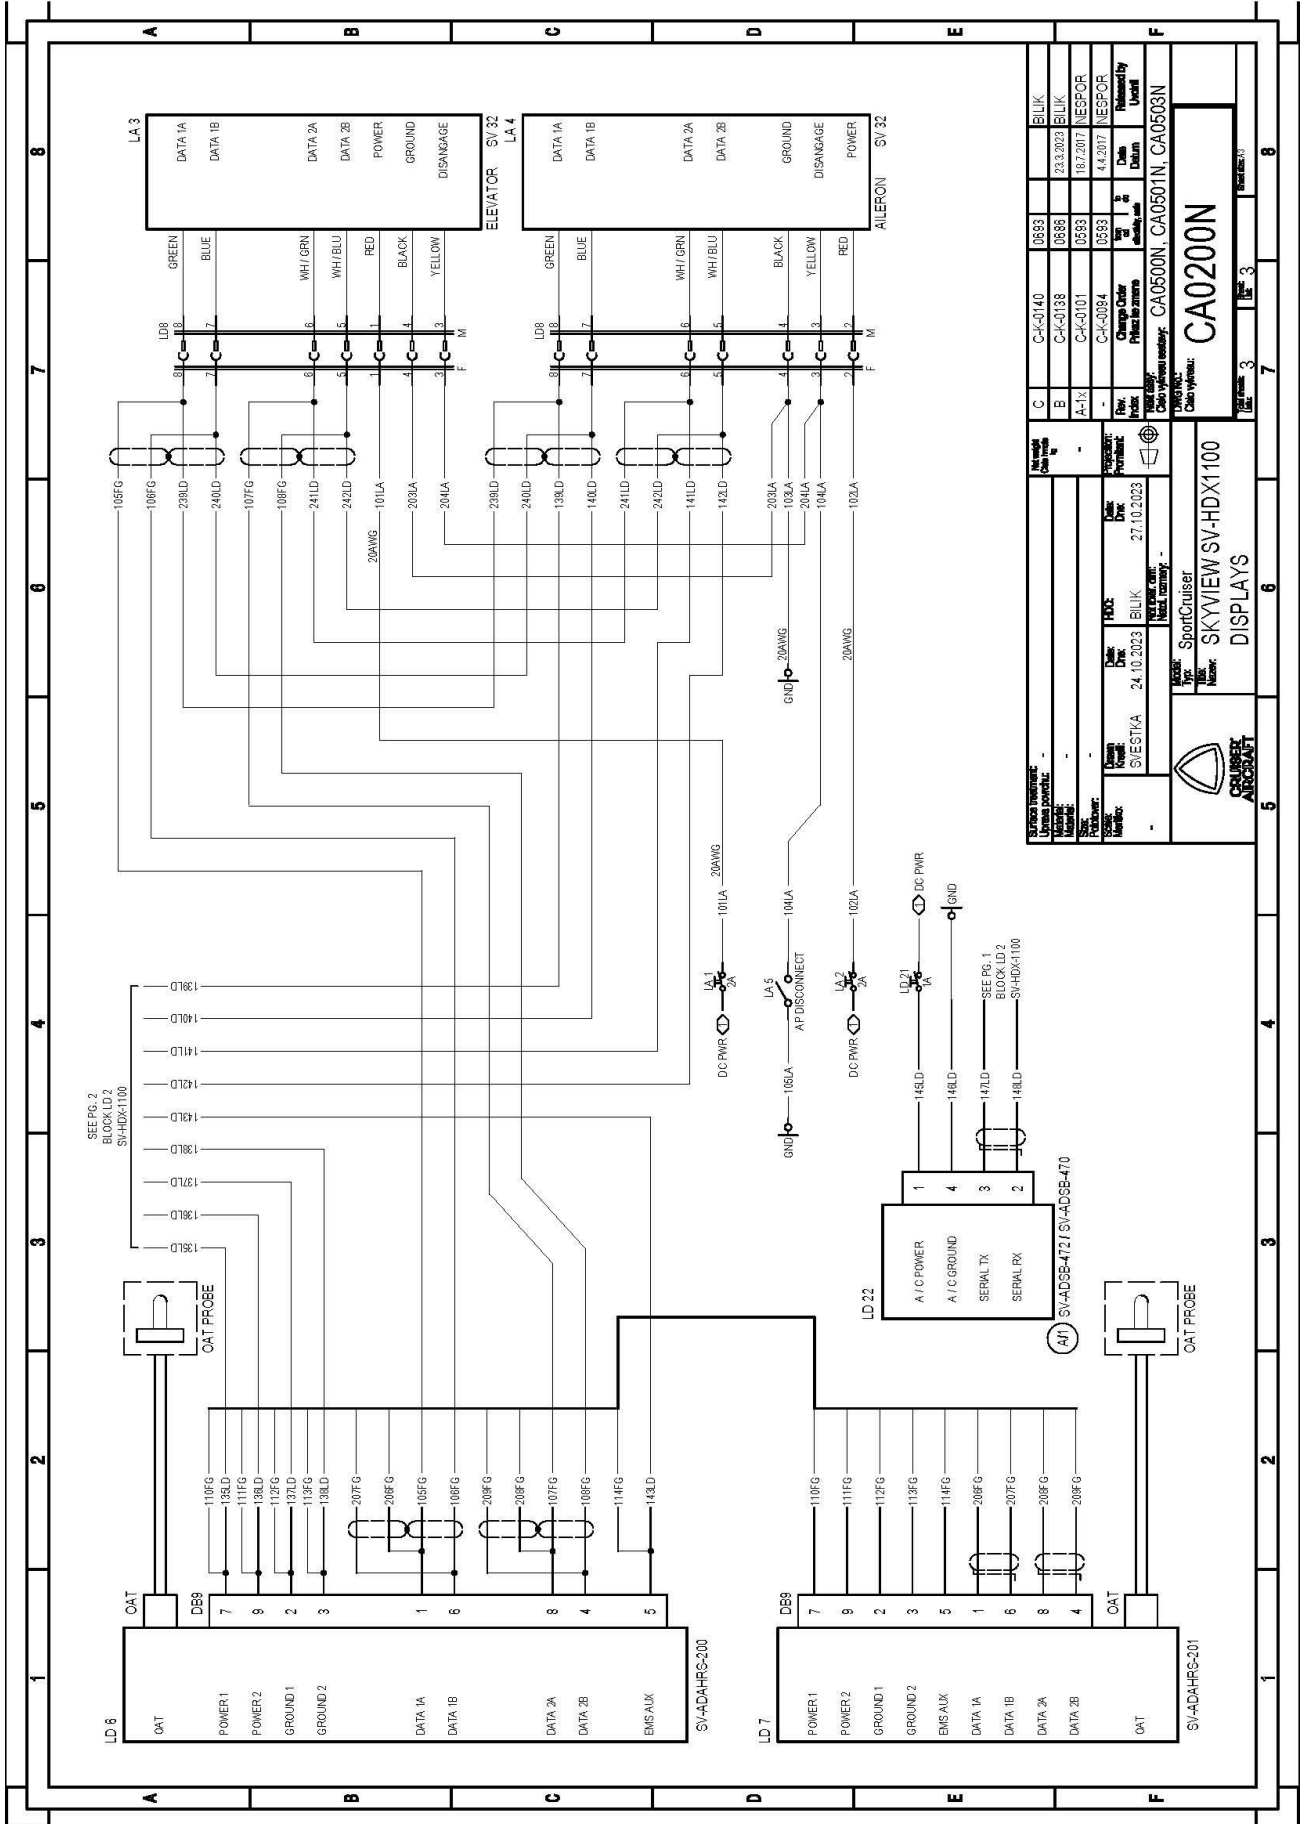

Supplier Part No.	0888	0888			
Supplier Part Name	CA0232N	CA0232N			
Part No.	18.1.2.033	18.1.2.033			
Part Name	SKYVIEW	SKYVIEW			
Part Description	SV-EMS-220 (+GEN 2)	SV-EMS-220 (+GEN 2)			
Part Category	Instrument	Instrument			
Part Status	Active	Active			
Part Date	20.1.2023	20.1.2023			
Part Issue	1	1			
Part Revision	2	2			
Part Drawing	CA0232N	CA0232N			
Part Manufacturer	SportCruiser	SportCruiser			
Part Material	SKYVIEW	SKYVIEW			
Part Weight					
Part Volume					
Part Country	ISO2768 mK	ISO2768 mK			
Part Drawing No.	CA0503N	CA0503N			
Part Drawing Rev.	2	2			
Part Drawing Date					
Part Drawing By					
Part Drawing Check					
Part Drawing Release					
Part Drawing Approved					
Part Drawing Released By					
Part Drawing Release Date					
Part Drawing Release Location					
Part Drawing Release Version					
Part Drawing Release Status					