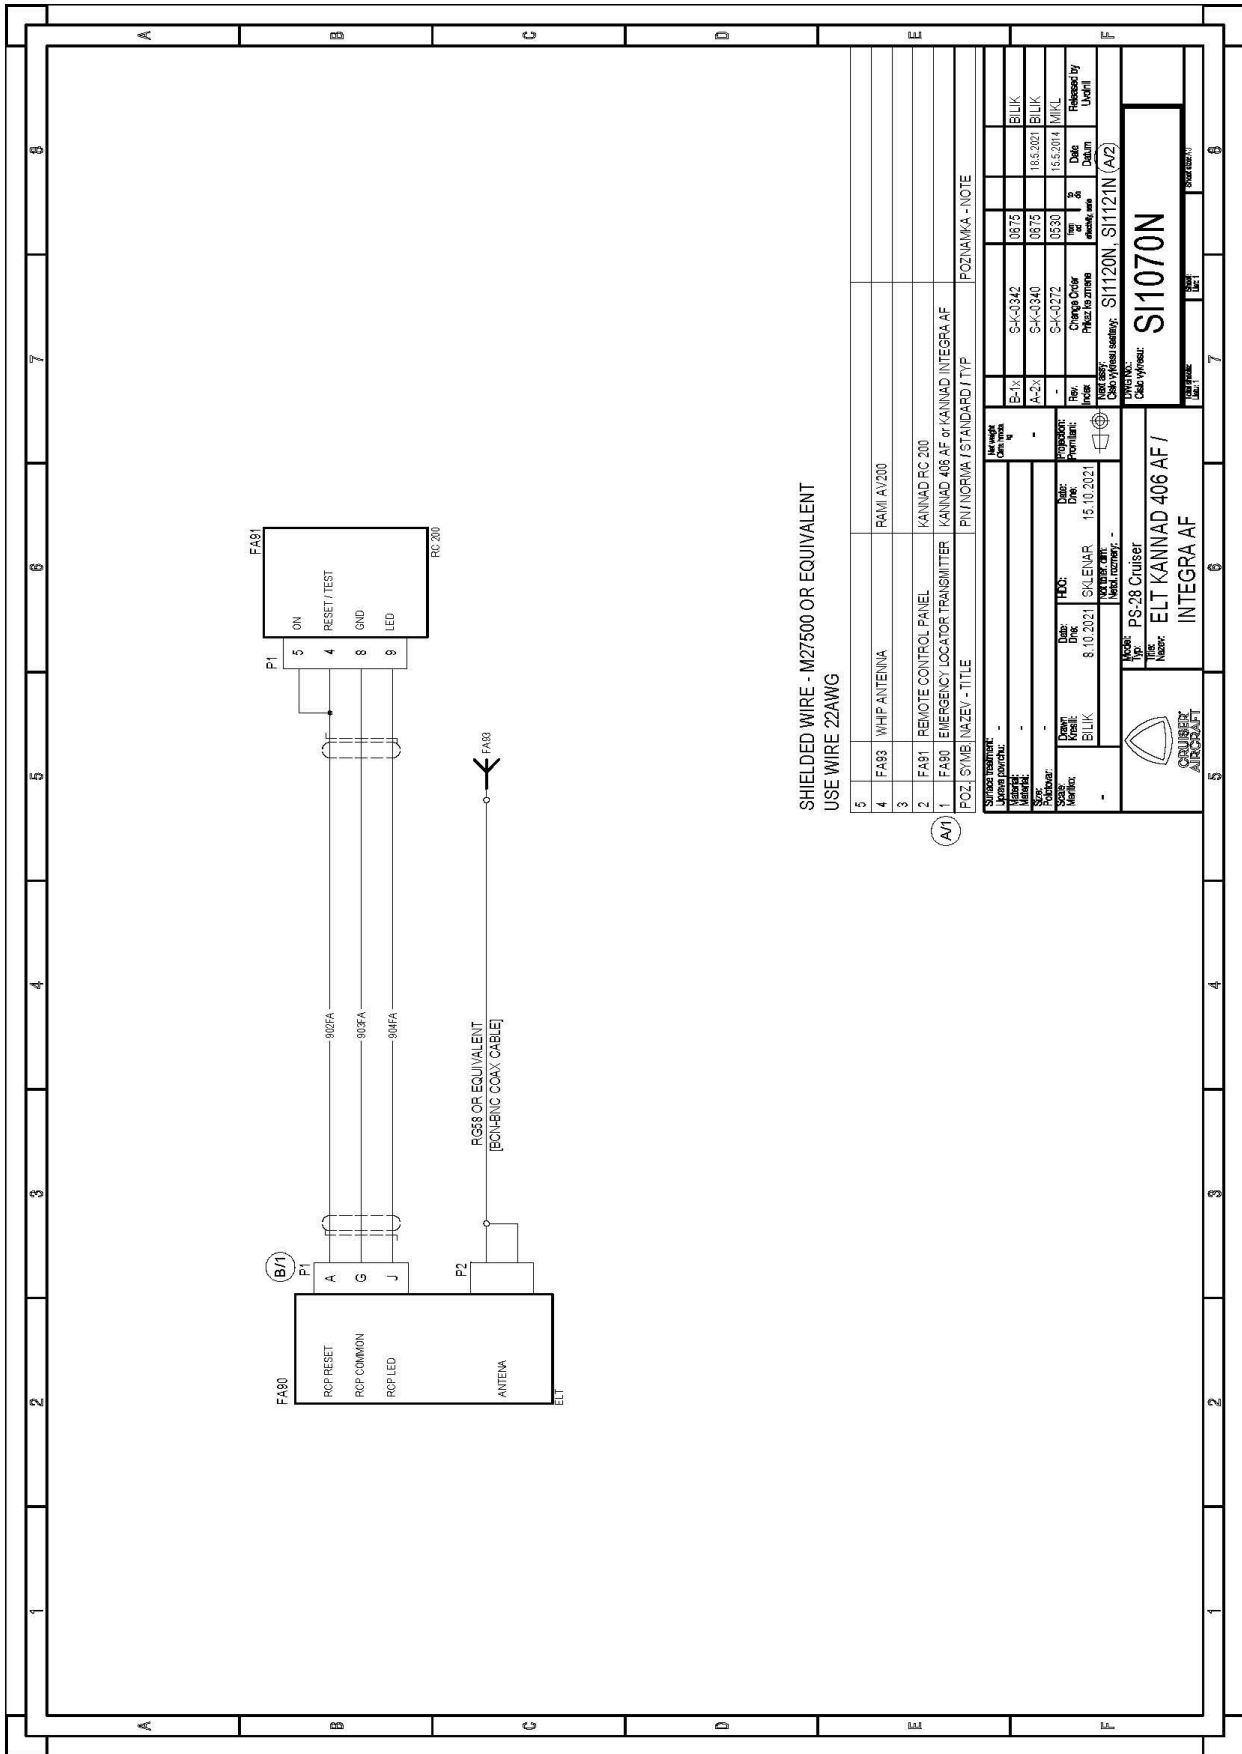

Supplier Part No.	0888	0888			
Supplier Part Name	CA0232N	CA0232N			
Part No.	18.1.2.033	18.1.2.033			
Part Name	SKYVIEW	SKYVIEW			
Part Description	SV-EMS-220 (+GEN 2)	SV-EMS-220 (+GEN 2)			
Part Category	Instrument	Instrument			
Part Status	Active	Active			
Part Date	20.1.2023	20.1.2023			
Part Issue	1	1			
Part Revision	2	2			
Part Drawing	CA0232N	CA0232N			
Part Manufacturer	SportCruiser	SportCruiser			
Part Material	SKYVIEW	SKYVIEW			
Part Weight					
Part Volume					
Part Country	ISO2768 mK	ISO2768 mK			
Part Drawing No.	CA0503N	CA0503N			
Part Drawing Rev.	2	2			
Part Drawing Date					
Part Drawing By					
Part Drawing Check					
Part Drawing Release					
Part Drawing Approved					
Part Drawing Released By					
Part Drawing Release Date					
Part Drawing Release Location					
Part Drawing Release Version					
Part Drawing Release Status					