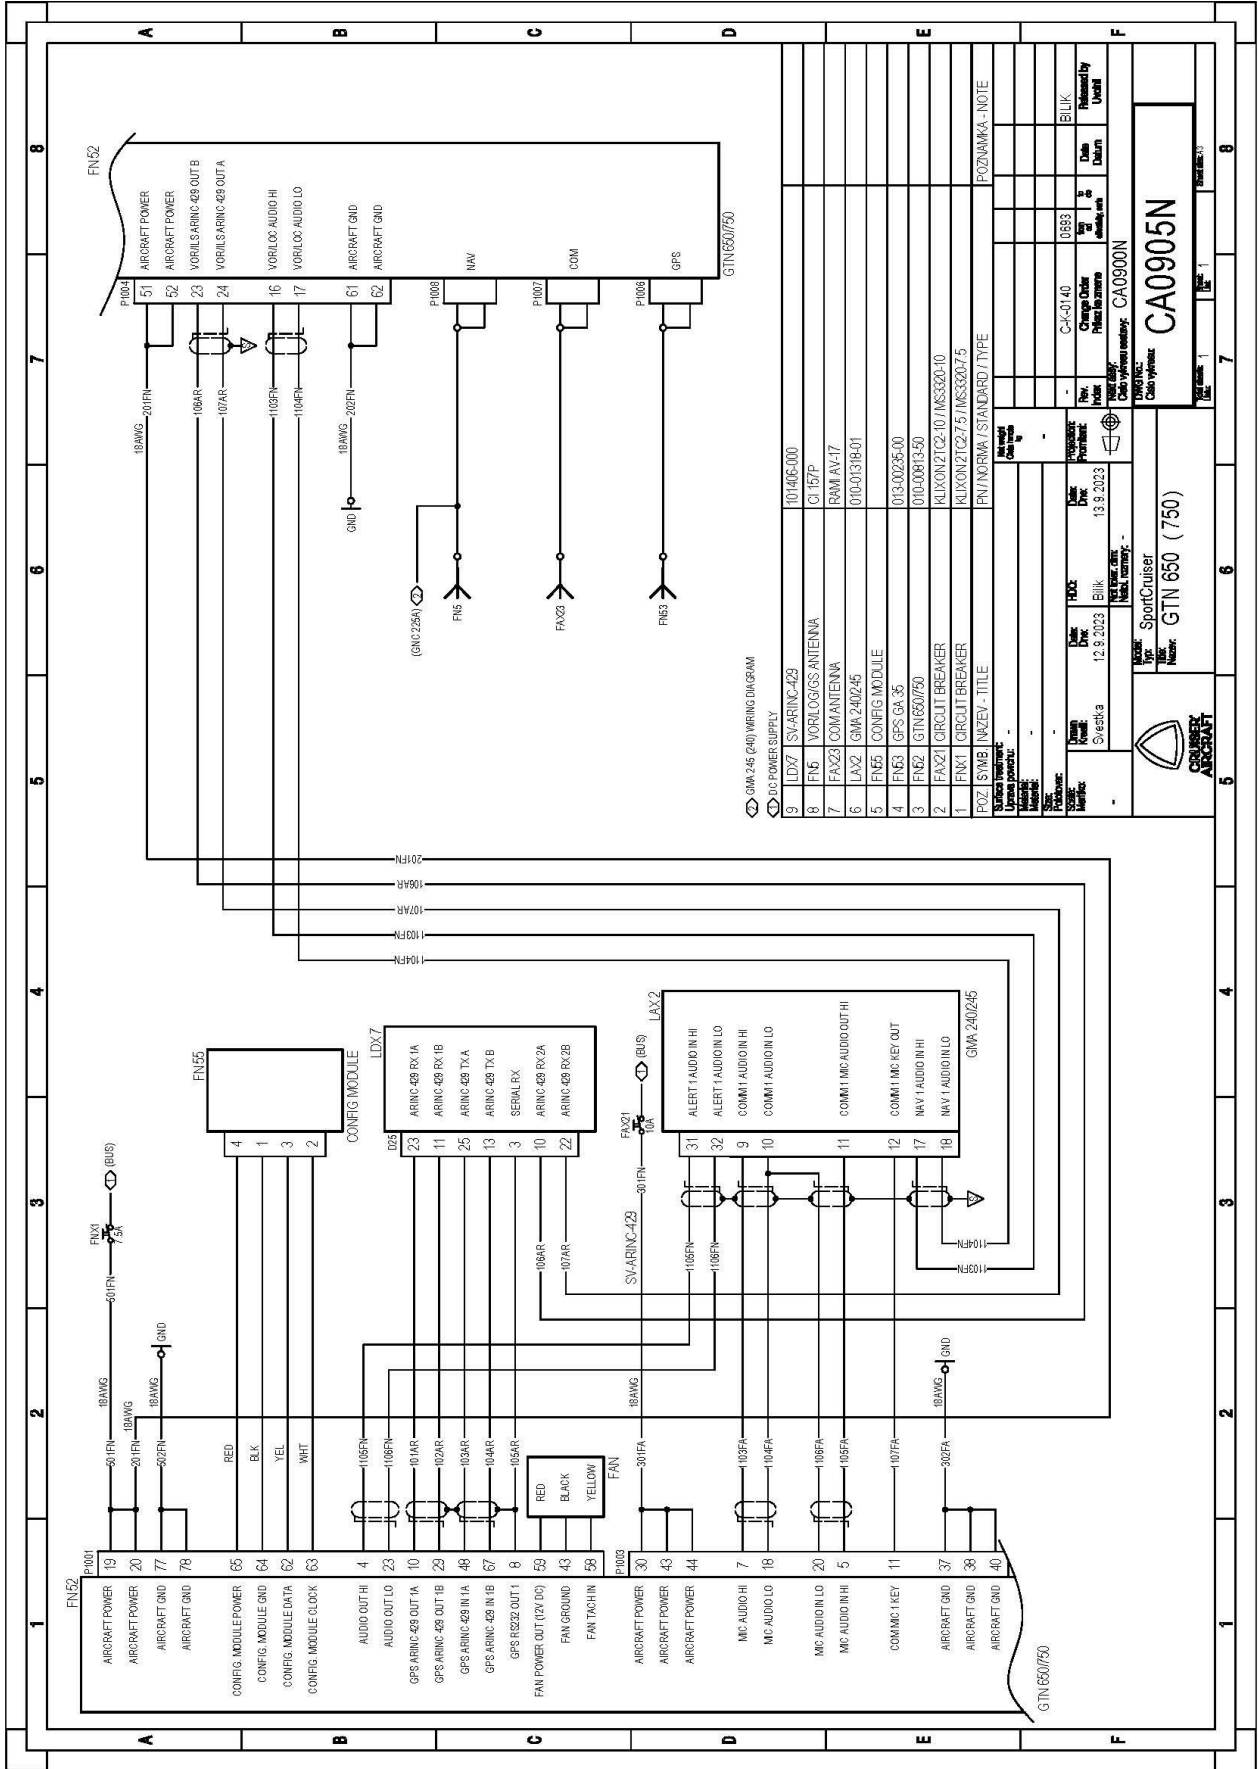

Supplier Part No.	0888	0888			
Supplier Part Name	CA0232N	CA0232N			
Part No.	18.1.2.033	18.1.2.033			
Part Name	SKYVIEW	SKYVIEW			
Part Description	SV-EMS-220 (+GEN 2)	SV-EMS-220 (+GEN 2)			
Part Category	Instrument	Instrument			
Part Status	Active	Active			
Part Date	20.1.2023	20.1.2023			
Part Issue	1	1			
Part Revision	2	2			
Part Drawing	CA0232N	CA0232N			
Part Manufacturer	SportCruiser	SportCruiser			
Part Material	SKYVIEW	SKYVIEW			
Part Weight					
Part Volume					
Part Country	ISO2768 mK	ISO2768 mK			
Part Drawing No.	CA0503N	CA0503N			
Part Drawing Rev.	2	2			
Part Drawing Date					
Part Drawing By					
Part Drawing Check					
Part Drawing Release					
Part Drawing Approved					
Part Drawing Released By					
Part Drawing Release Date					
Part Drawing Release Location					
Part Drawing Release Version					
Part Drawing Release Status					