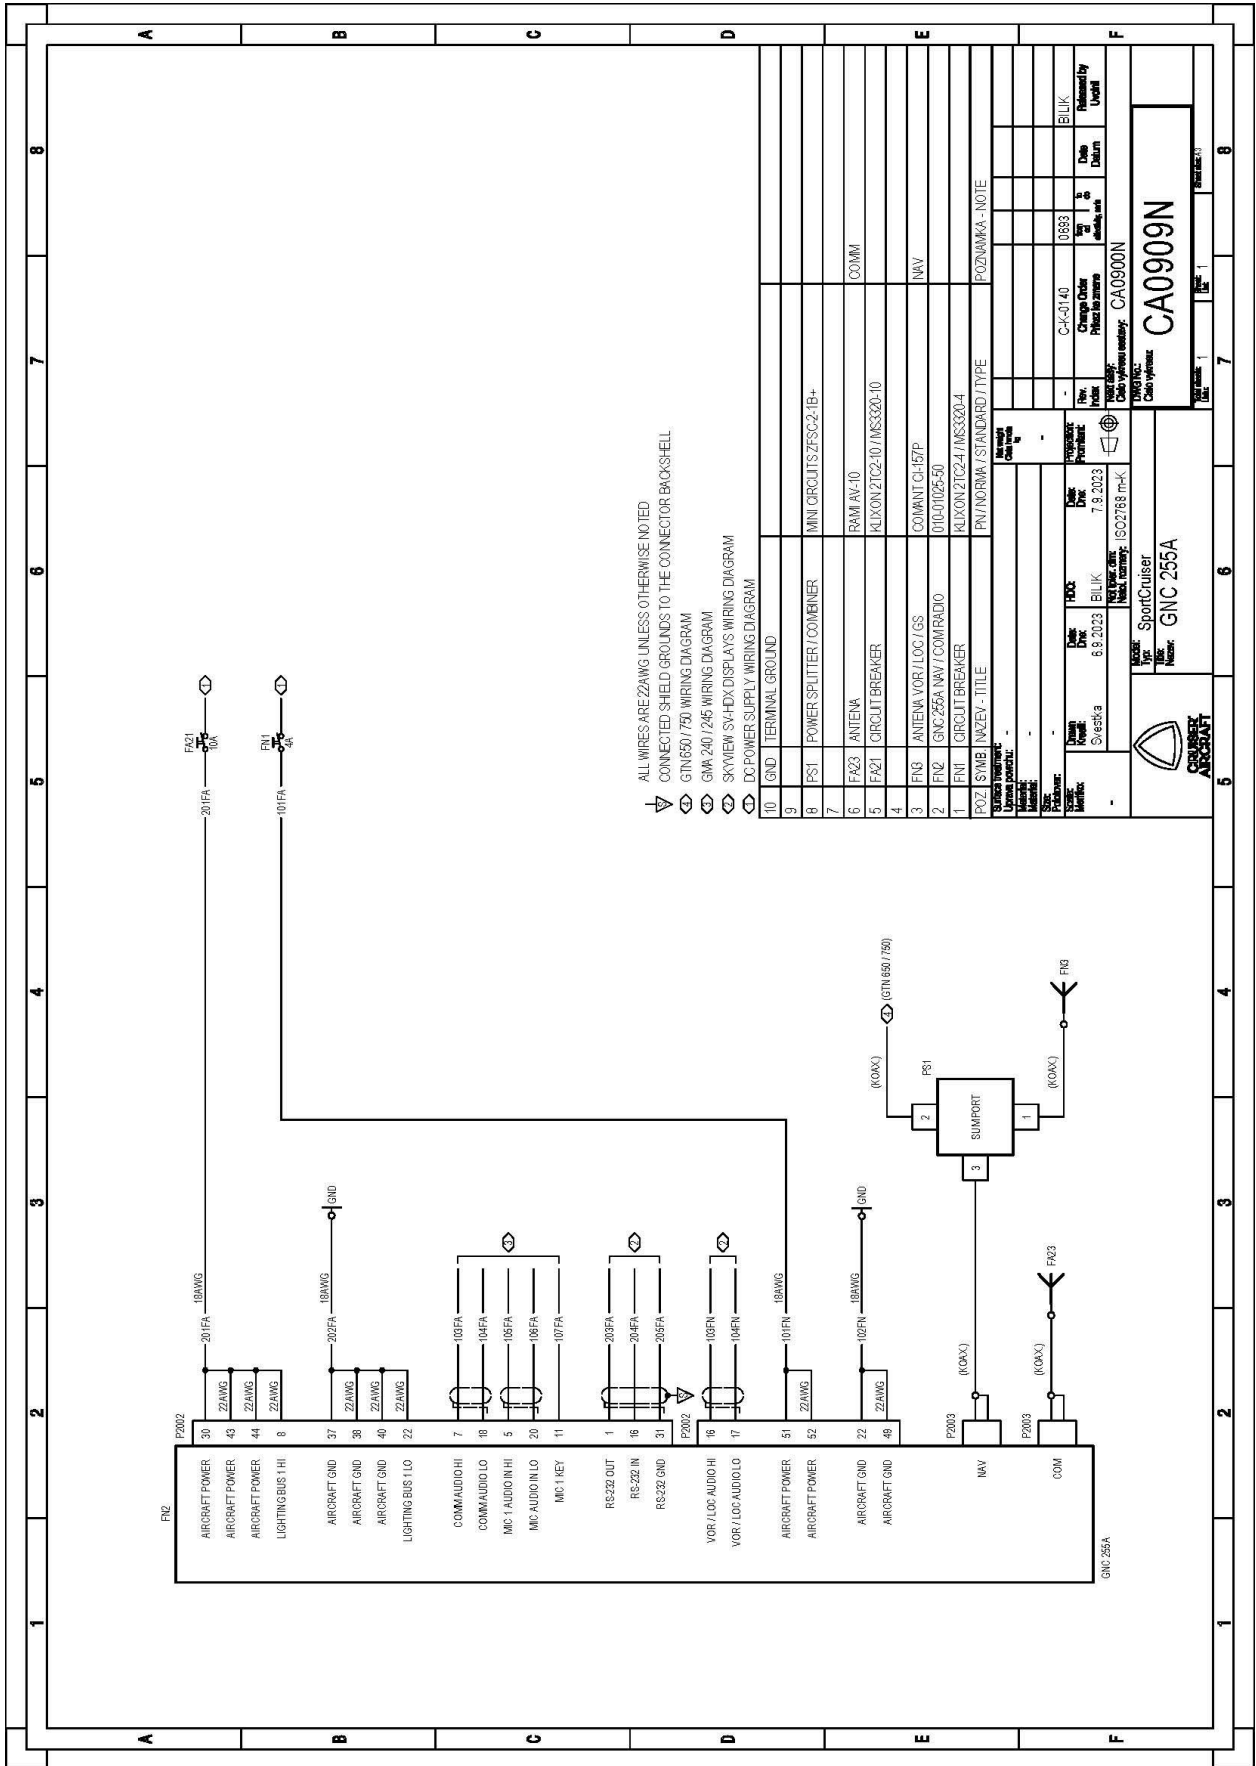

Supplier Part No.	0888	0888			
Supplier Part Name	CA0232N	CA0232N			
Part No.	18.1.2.033	18.1.2.033			
Part Name	SKYVIEW	SKYVIEW			
Part Description	SV-EMS-220 (+GEN 2)	SV-EMS-220 (+GEN 2)			
Part Category	Instrument	Instrument			
Part Status	Active	Active			
Part Date	20.1.2023	20.1.2023			
Part Issue	1	1			
Part Revision	2	2			
Part Drawing	CA0232N	CA0232N			
Part Manufacturer	SportCruiser	SportCruiser			
Part Material	SKYVIEW	SKYVIEW			
Part Weight					
Part Volume					
Part Country	ISO2768 mK	ISO2768 mK			
Part Drawing No.	CA0503N	CA0503N			
Part Drawing Rev.	2	2			
Part Drawing Date					
Part Drawing By					
Part Drawing Check					
Part Drawing Release					
Part Drawing Approved					
Part Drawing Released By					
Part Drawing Release Date					
Part Drawing Release Location					
Part Drawing Release Version					
Part Drawing Release Status					