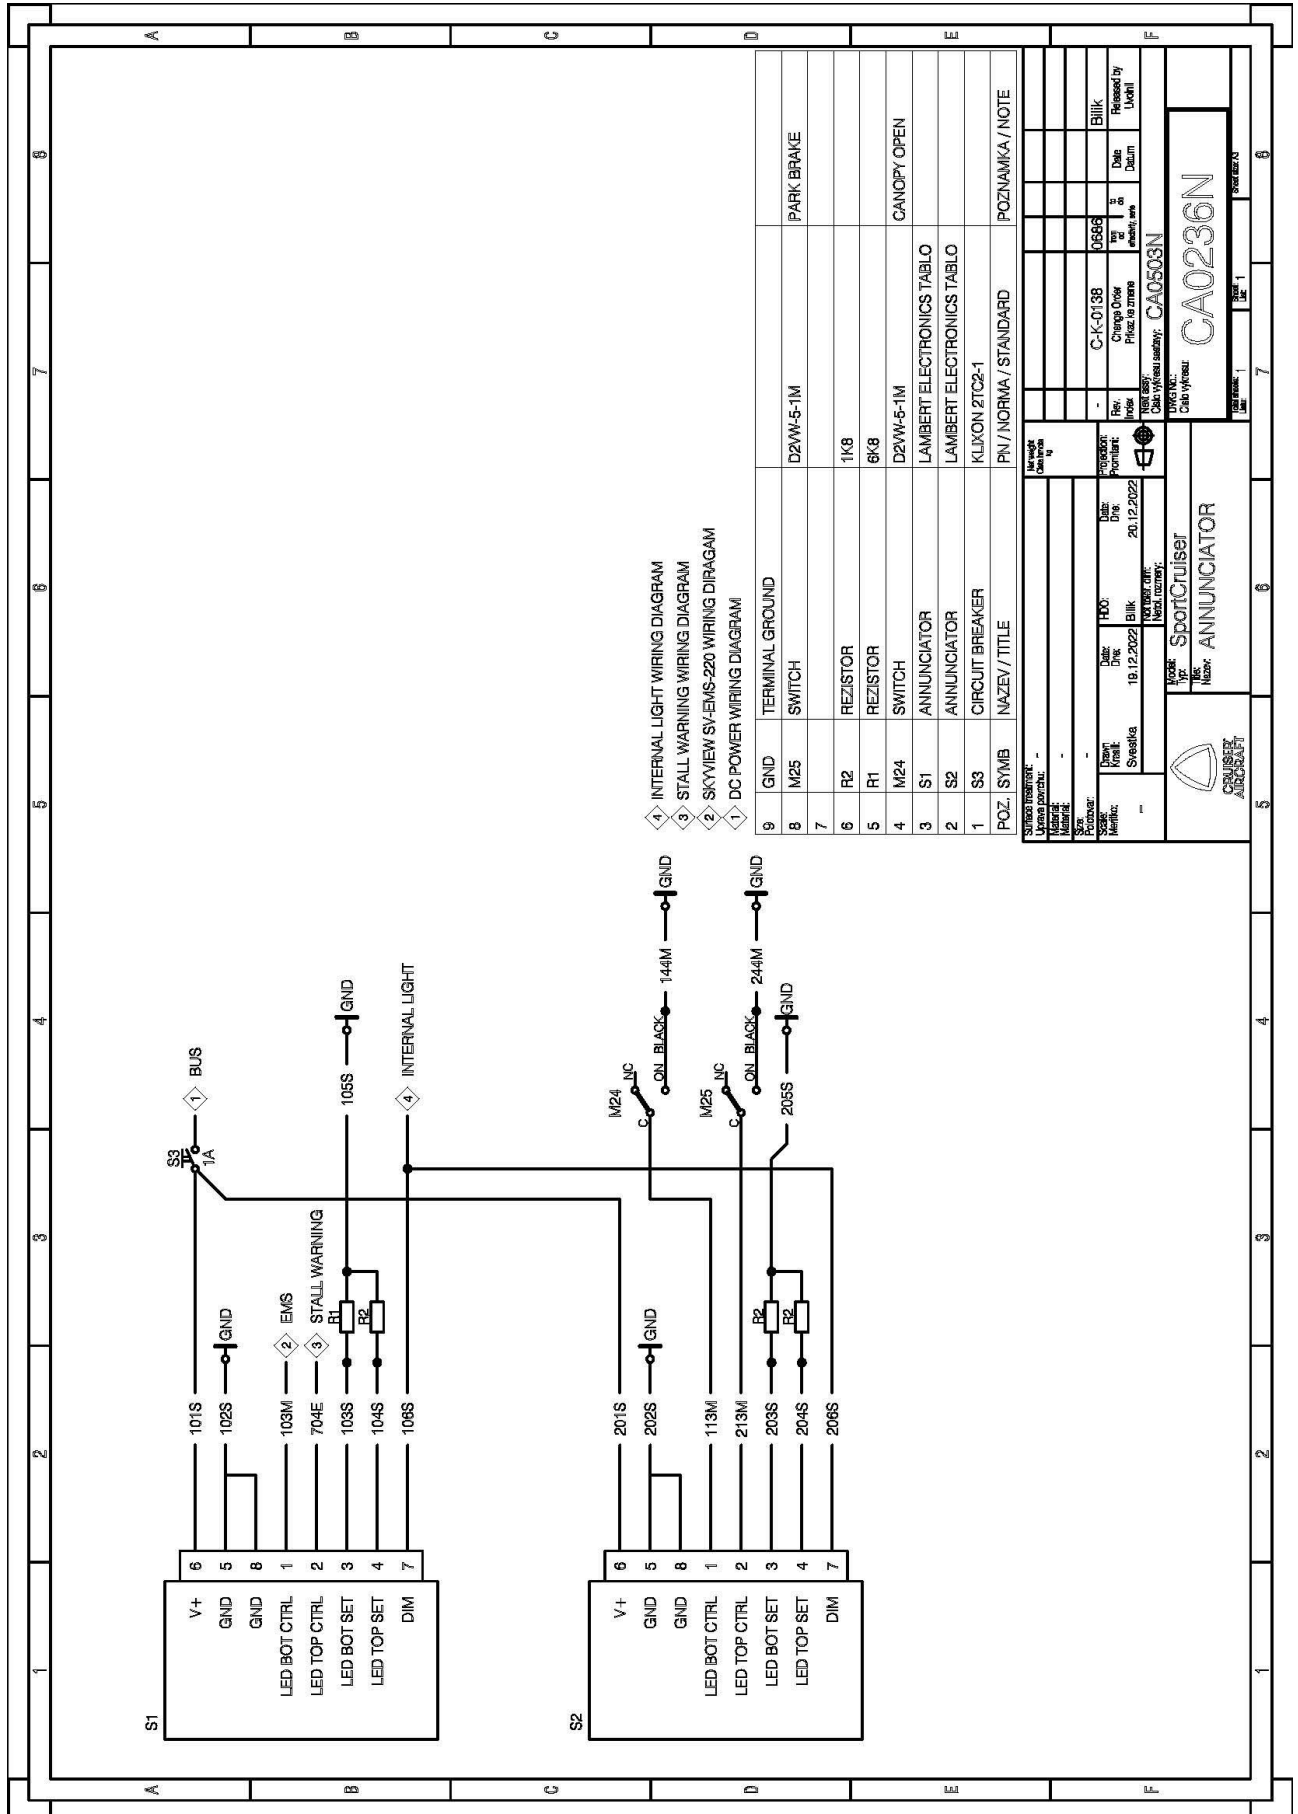

Supplier Part No.	0888	0888			
Supplier Part Name	CA0232N	CA0232N			
Part No.	18.1.2.033	18.1.2.033			
Part Name	SKYVIEW	SKYVIEW			
Part Description	SV-EMS-220 (+GEN 2)	SV-EMS-220 (+GEN 2)			
Part Category	Instrument	Instrument			
Part Status	Active	Active			
Part Date	20.1.2023	20.1.2023			
Part Issue	1	1			
Part Revision	2	2			
Part Drawing	CA0232N	CA0232N			
Part Manufacturer	SportCruiser	SportCruiser			
Part Material	SKYVIEW	SKYVIEW			
Part Weight					
Part Volume					
Part Country	ISO2768 mK	ISO2768 mK			
Part Drawing No.	CA0503N	CA0503N			
Part Drawing Rev.	2	2			
Part Drawing Date					
Part Drawing By					
Part Drawing Check					
Part Drawing Release					
Part Drawing Approved					
Part Drawing Released By					
Part Drawing Release Date					
Part Drawing Release Location					
Part Drawing Release Version					
Part Drawing Release Status					

SHIELDED WIRE - M27500 OR EQUIVALENT
USE WIRE 22AWG

5			
4	FA83	WHF ANTENNA	RAMI AV200
3			
2	FA81	REMOTE CONTROL PANEL	KANNAD FC 200
1	FA80	EMERGENCY LOCATOR TRANSMITTER	KANNAD 406 AF or KANNAD INTEGRA AF

POZ. / SVMB. / MAZEV - TITLE | PIV/NORVA / STANDARD / TYP | POZNAJKA - NOTE

STAVBA / ZMENY: -
 Upraveno / zmeny: -
 Navrhovatel: -
 Skupina: -
 Stavba: -
 Názov: -

Objekt: PS-28 Cruiser
 Typ: ELT KANNAD 406 AF /
 Názov: INTEGRA AF

Objekt: S11070N
 Typ: -
 Názov: -

Objekt: S11070N
 Typ: -
 Názov: -

INTENTIONALLY LEFT BLANK