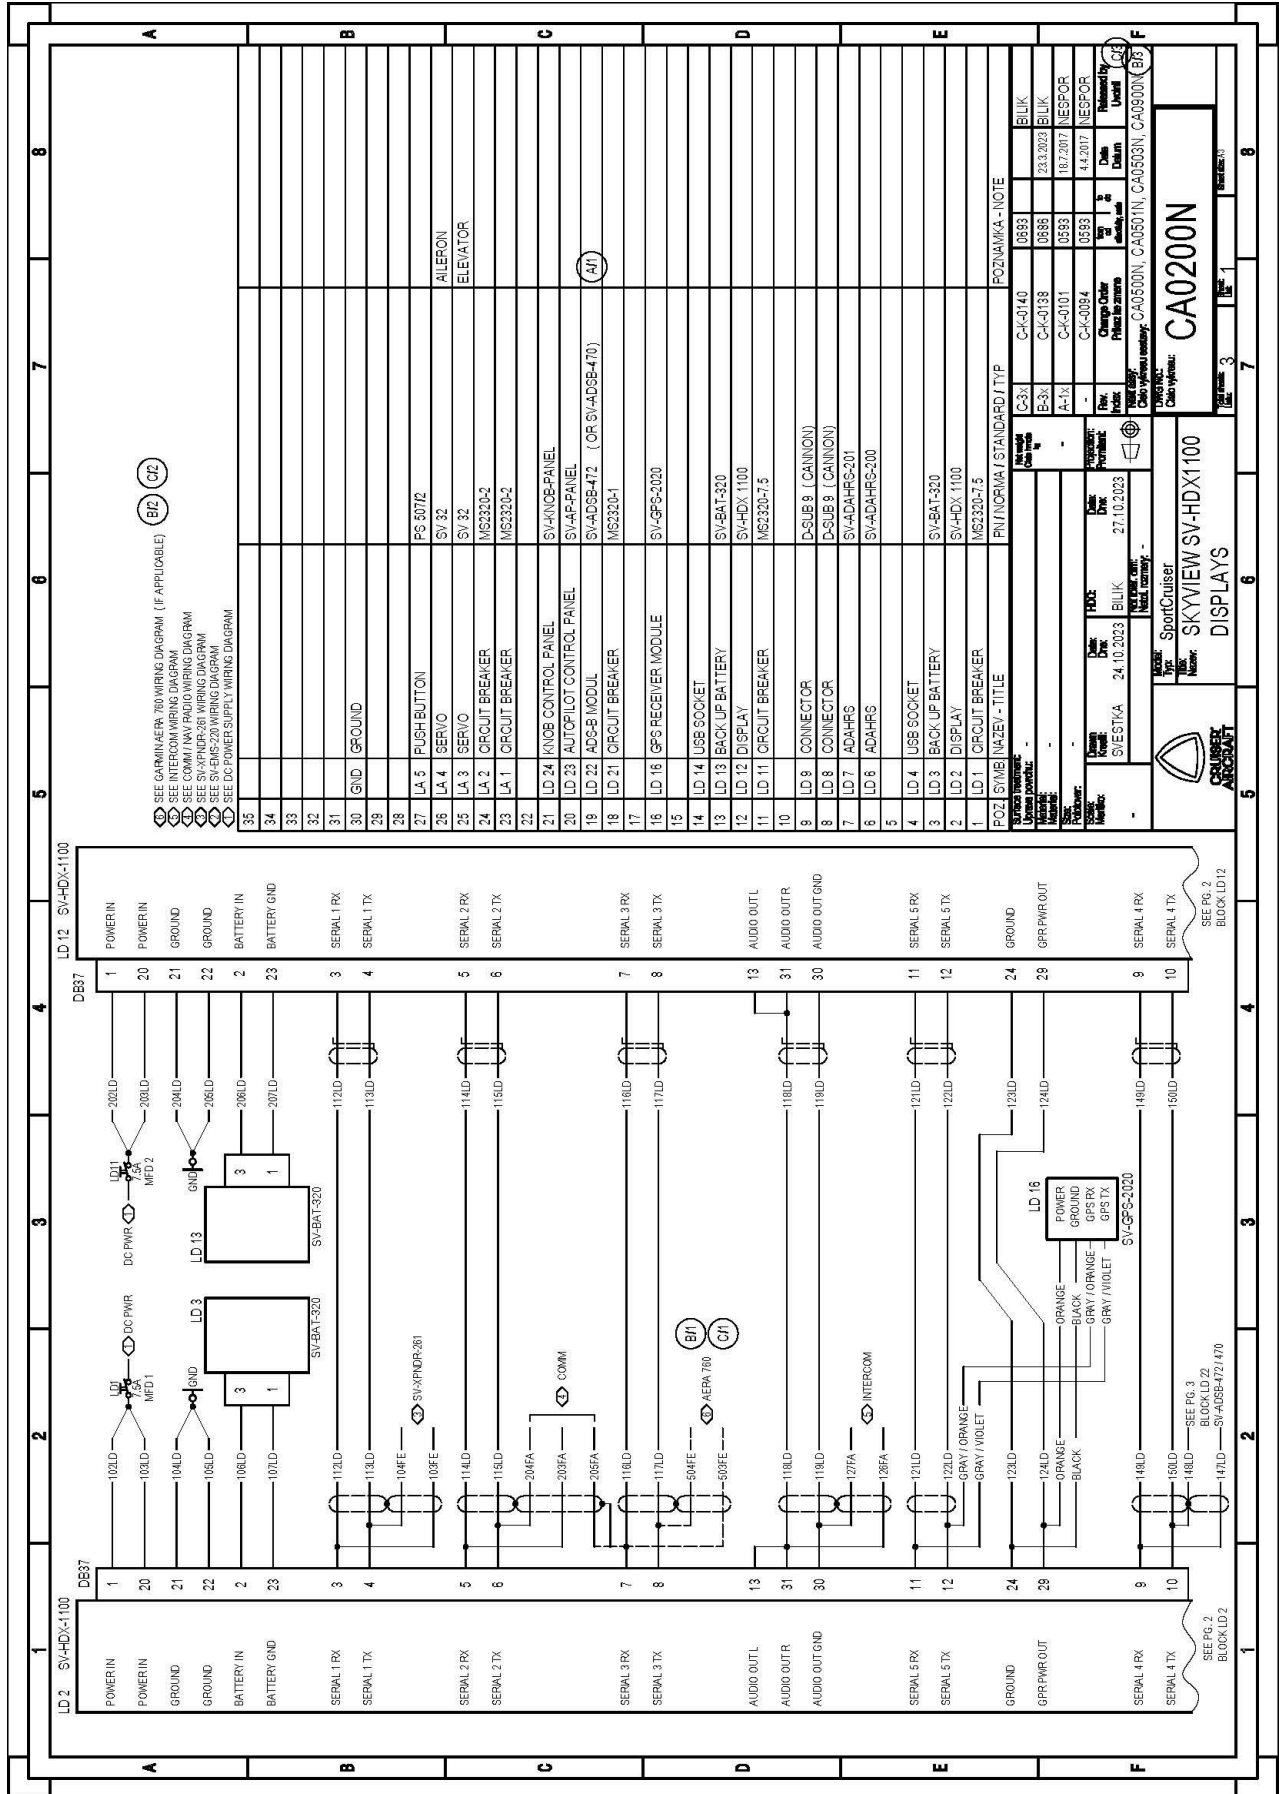

Supplier Part No.	0888	0888			
Supplier Part Name	CA0232N	CA0232N			
Part No.	18.1.2.033	18.1.2.033			
Part Name	SKYVIEW	SKYVIEW			
Part Description	SV-EMS-220 (+GEN 2)	SV-EMS-220 (+GEN 2)			
Part Category	Instrument	Instrument			
Part Status	Active	Active			
Part Date	20.1.2023	20.1.2023			
Part Issue	1	1			
Part Revision	2	2			
Part Drawing	CA0232N	CA0232N			
Part Manufacturer	SportCruiser	SportCruiser			
Part Material	SKYVIEW	SKYVIEW			
Part Weight					
Part Volume					
Part Country	ISO2768 mK	ISO2768 mK			
Part Drawing No.	CA0503N	CA0503N			
Part Drawing Rev.	2	2			
Part Drawing Date					
Part Drawing By					
Part Drawing Check					
Part Drawing Release					
Part Drawing Approved					
Part Drawing Released By					
Part Drawing Release Date					
Part Drawing Release Location					
Part Drawing Release Version					
Part Drawing Release Status					