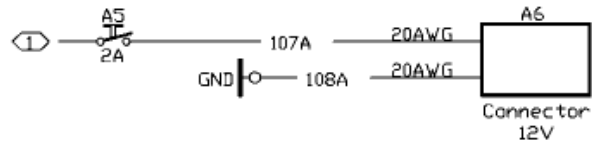

**LIST OF WIRING DIAGRAMS COVERED BY THIS SUPPLEMENT**

Title	Dwg. No. ....	Page
CONNECTOR 12V	SI0300N .....	4
BLOWERS	SI0312N .....	5

**RECORD OF REVISIONS**

Rev. No.	Revision name	Changed pages	Issue date	Date and signature

① SEE DC POWER SUPPLY WIRING DIAGRAM.

5				
4				
3				
2	A 6	CONNECTOR 12V	7400	
1	A 5	CIRCUIT BREAKER	2A KLIXDN 2TC2	
Item	Symbol	Title - Nazev	Type - Typ	Note - Pozn.

	Model Typ	SportCruiser	Dwg. No. Cislo vykresu	SI0300N
	Title Nazev	Connector 12V		