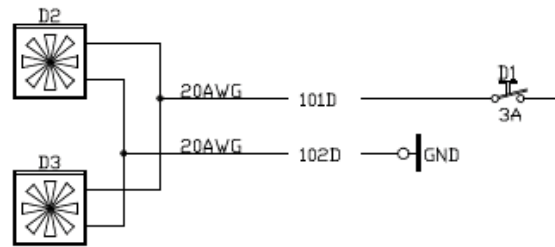

**SUPPLEMENT NO.4 TO DOC.NO. CR-WMA-1-0-01****INSTALLATION OF:  
-12 V SOCKET  
-DEFOGGING BLOWERS****LIST OF AIRPLANES COVERED BY THIS SUPPLEMENT**

Airplane model	Serial No.	Note
PS-28 Cruiser	Valid from S/N C0591	-

**LIST OF WIRING DIAGRAMS COVERED BY THIS SUPPLEMENT**

Title	Dwg. No. ....	Page
CONNECTOR 12V	SI0300N .....	4
BLOWERS	SI0312N .....	5

**RECORD OF REVISIONS**

Rev. No.	Revision name	Changed pages	Issue date	Date and signature

① SEE DC POWER SUPPLY WIRING DIAGRAM.

5				
4				
3				
2	A 6	CONNECTOR 12V	7400	
1	A 5	CIRCUIT BREAKER	2A KLIXDN 2TC2	
Item	Symbol	Title - Nazev	Type - Typ	Note - Pozn.

	Model Typ	SportCruiser	Dwg. No. Cislo vykresu	SI0300N
	Title Nazev	Connector 12V		

5	GND	TERMINAL GROUND		
4				
3	D 3	BLOWER	PMD1212PMB1-A	
2	D 2	BLOWER	PMD1212PMB1-A	
1	D 1	CIRCUIT BREAKER	3A W31-X2MIG-3	
Item	Symbol	Title - Name	Type - Typ	Note - Pozn.

Model Typ	Dwg. No.	SI0312N
Title Name	Číslo vykresu	
BLOWER		