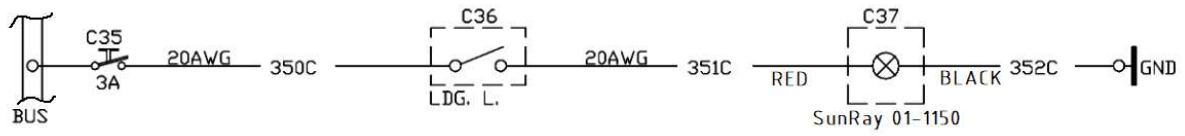

SUPPLEMENT NO.8 TO DOC.NO. CR-WMA-1-0-01

SUNRAY LANDING LIGHT

LIST OF AIRPLANES COVERED BY THIS SUPPLEMENT

Airplane model	Serial No.	Note
PS-28 Cruiser	-1)	-

1) Valid for all aircraft equipped with the SunRay 01-1150.

LIST OF WIRING DIAGRAMS COVERED BY THIS SUPPLEMENT

Title	Page
SUNRAY LIGHT.....	4

Fig. 1-1: SunRay light electric scheme

Item	Symbol	Title	Type
1	C35	Circuit breaker	3A MS3320-3
2	C36	Switch	H8500DB
3	C37	Landing light	SunRay 01-1150