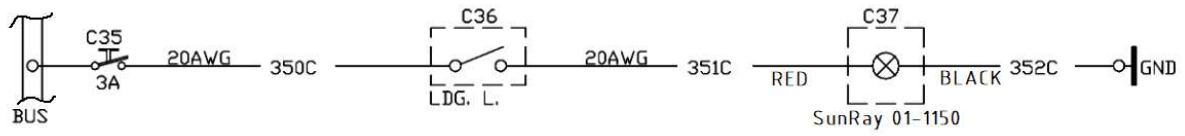

**SUPPLEMENT NO.6 TO DOC.NO. CR-WMA-1-0-04**

**SUNRAY LANDING LIGHT**

**LIST OF AIRPLANES COVERED BY THIS SUPPLEMENT**

Airplane model	Serial No.	Note
PS-28 Cruiser	- 1)	-

1) Valid for all aircraft equipped with the SunRay 01-1150.

**LIST OF WIRING DIAGRAMS COVERED BY THIS SUPPEMENT**

Title	Dwg. No. .... Page
SUNRAY LIGHT	- .....4

Fig. 1-1: SunRay light electric scheme

Item	Symbol	Title	Type
1	C35	Circuit breaker	3A MS3320-3
2	C36	Switch	H8500DB
3	C37	Landing light	SunRay 01-1150